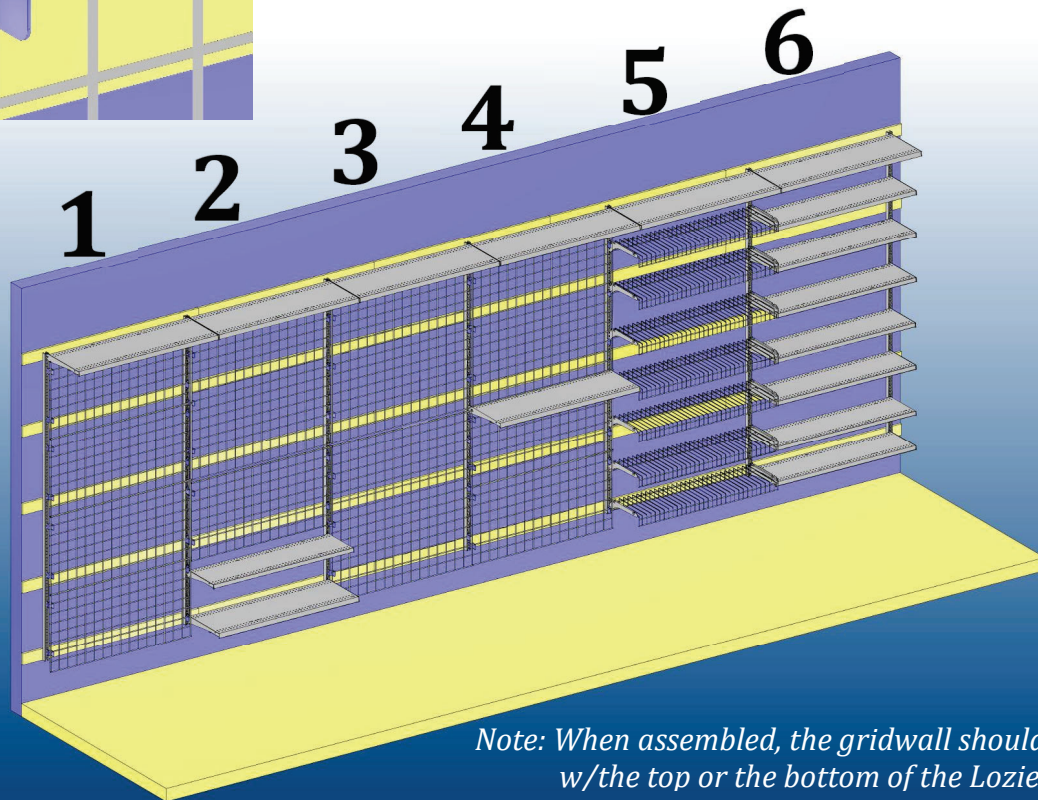

SECTION 2000-DETAIL DRAWINGS

LOZIER RACKING SYSTEM FOR THE PERIMETER OF THE STORE

**15" Spacing from the top of the bracket to the top of the next bracket. **

Note: When assembled, the gridwall should not be level w/the top or the bottom of the Lozier Wall Mounts

- 7 - 96" LOZIER WALL MOUNTS
- 26 - GRID BRACKETS

- *EACH 2X4 PIECE OF GRID REQUIRES 2 PAIRS OF GRID BRACKETS
- *EACH 4X4 PIECE OF GRID REQUIRES 3 PAIRS OF GRID BRACKETS

<p>COLUMN 1:</p> <ul style="list-style-type: none"> • 4 - 2X4 GRID #DE-BLK24 • 1 - 16X48 SHELF #1648BLK 	<p>COLUMN 3:</p> <ul style="list-style-type: none"> • 2 - 4X4 GRID #DE-BLK44 • 1 - 16X48 SHELF #1648BLK 	<p>COLUMN 5:</p> <ul style="list-style-type: none"> • 7 - SKATE SHELVES • 7pr - SKATE SHELF BRACKETS • 1 - 16X48 SHELF #1648BLK
<p>COLUMN 2:</p> <ul style="list-style-type: none"> • 1 - 4X4 GRID #DE-BLK44 • 1 - 2X4 GRID #DE-BLK24 • 1 - 16X48 SHELF #1648BLK • 2 - 12X48 SHELF #1248BLK 	<p>COLUMN 4:</p> <ul style="list-style-type: none"> • 2 - 2X4 GRID #DE-BLK24 • 1 - 4X4 GRID #DE-BLK44 • 1 - 16X48 SHELF #1648BLK • 1 - 12X48 SHELF #1248BLK 	<p>COLUMN 6:</p> <ul style="list-style-type: none"> • 1 - 16X48 SHELF #1648BLK • 7 - 12X48 SHELF #1248BLK