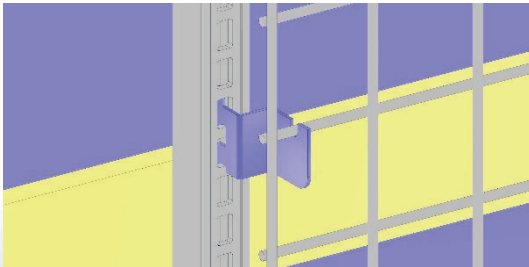

SECTION 2000-DETAIL DRAWINGS

LOZIER RACKING SYSTEM FOR THE PERIMETER OF THE STORE

**15" Spacing from the top of the bracket to the top of the next bracket. **

Note: When assembled, the gridwall should not be level w/the top or the bottom of the Lozier Wall Mounts

- 7 - 96" LOZIER WALL MOUNTS
- 26 - GRID BRACKETS

- *EACH 2X4 PIECE OF GRID REQUIRES 2 PAIRS OF GRID BRACKETS
- *EACH 4X4 PIECE OF GRID REQUIRES 3 PAIRS OF GRID BRACKETS

<p>COLUMN 1:</p> <ul style="list-style-type: none"> • 4 - 2X4 GRID #DE-BLK24 • 1 - 16X48 SHELF #1648BLK 	<p>COLUMN 3:</p> <ul style="list-style-type: none"> • 2 - 4X4 GRID #DE-BLK44 • 1 - 16X48 SHELF #1648BLK 	<p>COLUMN 5:</p> <ul style="list-style-type: none"> • 7 - SKATE SHELVES • 7pr - SKATE SHELF BRACKETS • 1 - 16X48 SHELF #1648BLK
<p>COLUMN 2:</p> <ul style="list-style-type: none"> • 1 - 4X4 GRID #DE-BLK44 • 1 - 2X4 GRID #DE-BLK24 • 1 - 16X48 SHELF #1648BLK • 2 - 12X48 SHELF #1248BLK 	<p>COLUMN 4:</p> <ul style="list-style-type: none"> • 2 - 2X4 GRID #DE-BLK24 • 1 - 4X4 GRID #DE-BLK44 • 1 - 16X48 SHELF #1648BLK • 1 - 12X48 SHELF #1248BLK 	<p>COLUMN 6:</p> <ul style="list-style-type: none"> • 1 - 16X48 SHELF #1648BLK • 7 - 12X48 SHELF #1248BLK