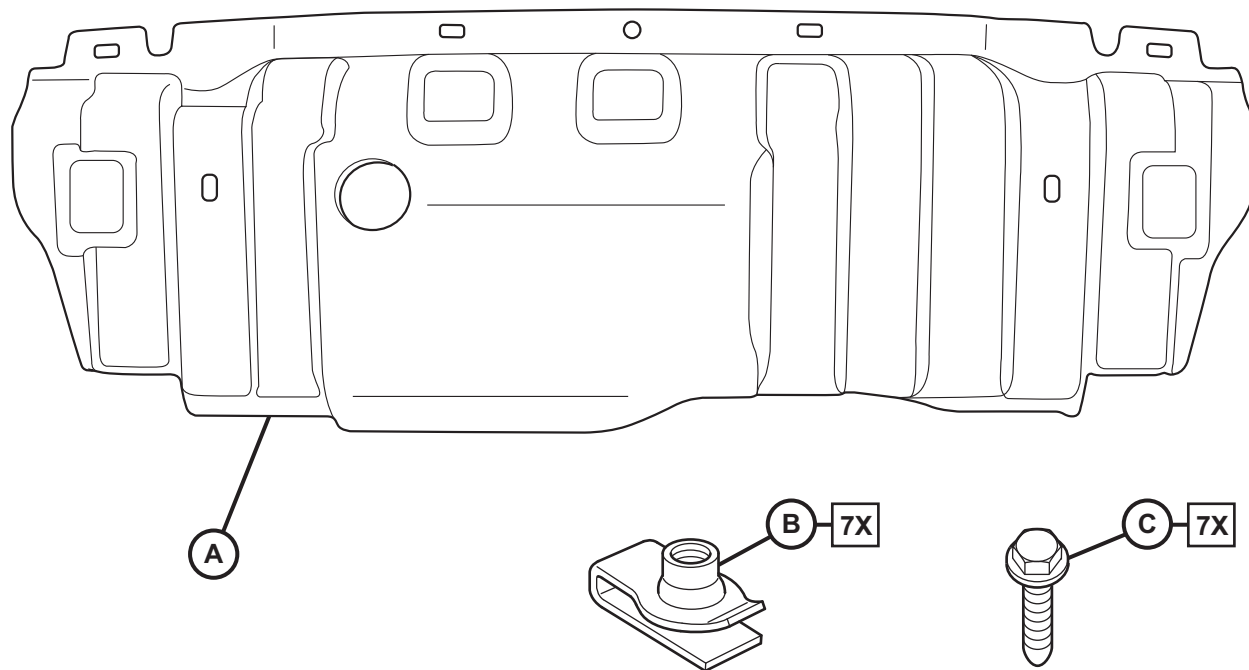

# FRONT SKID PLATE

www.mopar.com

1

25 N m  
(18 ft. lbs.)