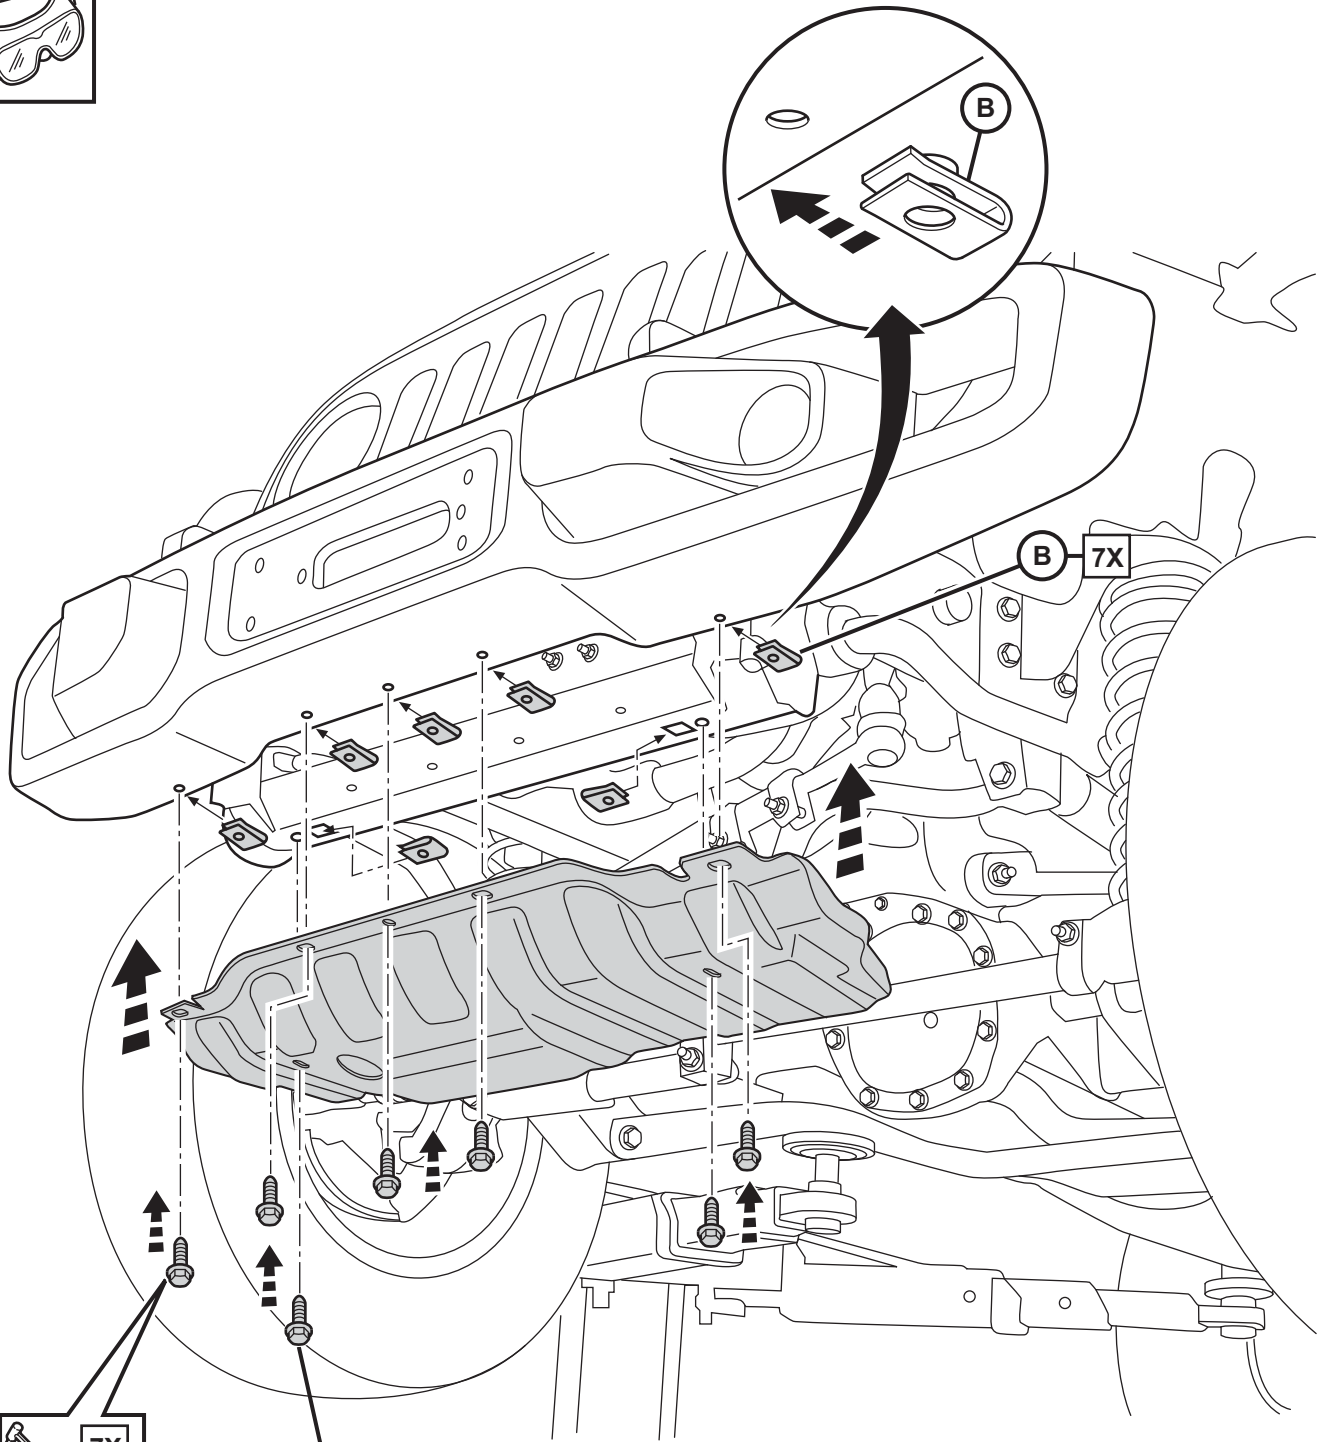

# FRONT SKID PLATE

www.mopar.com

1

25 N m  
(18 ft. lbs.)