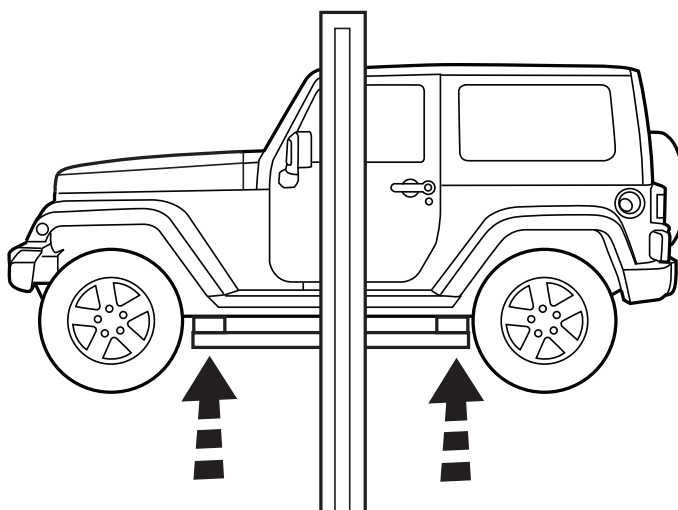

# FRONT SKID PLATE

www.mopar.com

1

25 N m  
(18 ft. lbs.)