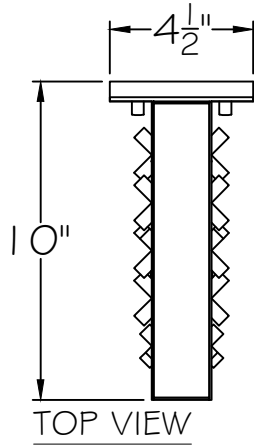

CUSTOMER REFERENCE DRAWING

STYLE CONFIGURATIONS:

-1 (SOFT GOLD)

-2 (WHITE)

This drawing, specifications and the product depicted are the exclusive property of Fine Art Handcrafted Lighting®. In compliance with US copyright and patent requirements, notice is hereby given that this document and the product depicted shall not be copied, altered or used in any manner without the expressed written consent of Fine Art Handcrafted Lighting®.