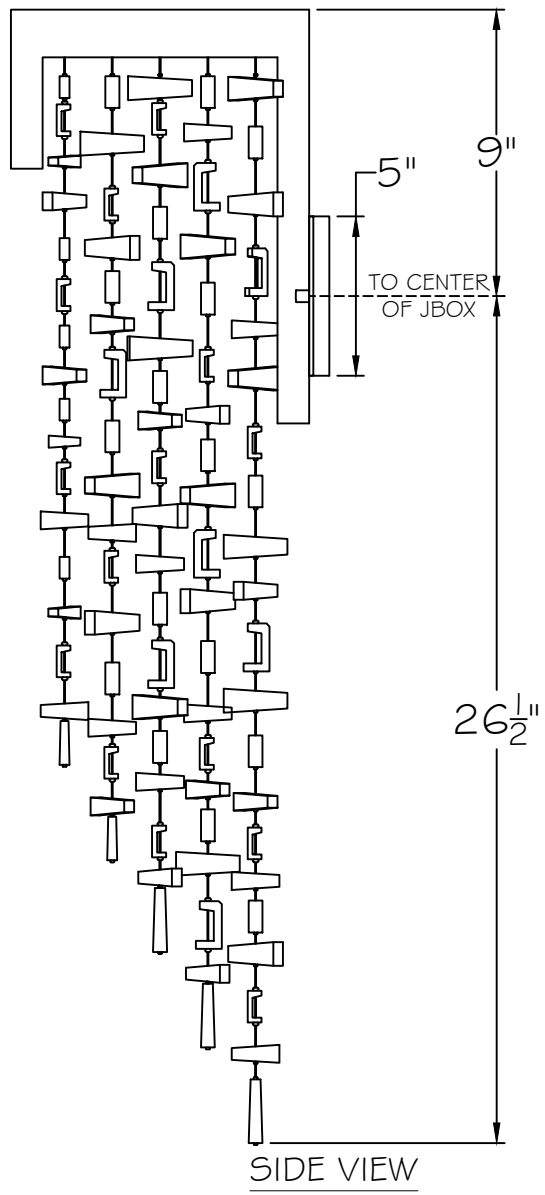

CUSTOMER REFERENCE DRAWING

STYLE CONFIGURATIONS:

-1 (SOFT GOLD)

-2 (WHITE)

This drawing, specifications and the product depicted are the exclusive property of Fine Art Handcrafted Lighting®. In compliance with US copyright and patent requirements, notice is hereby given that this document and the product depicted shall not be copied, altered or used in any manner without the expressed written consent of Fine Art Handcrafted Lighting®.

www.finearthl.com

Tel:(305) 821-3850
FINE ART LAMPS®

Fax:(305) 513-5736

STYLE NUMBER:

952450

DATE:

8/25/23