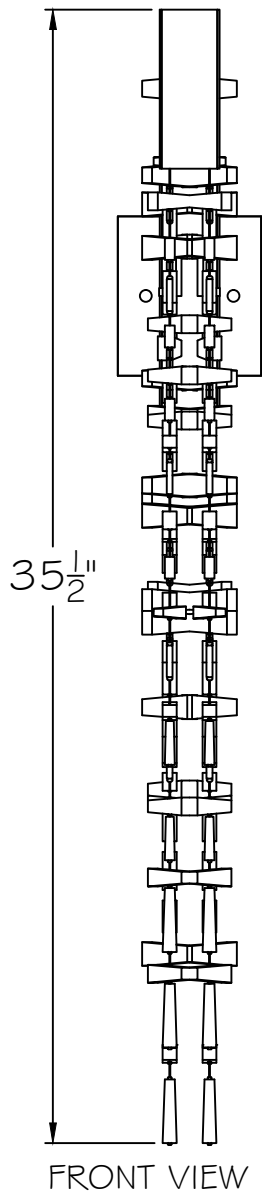

CUSTOMER REFERENCE DRAWING

STYLE CONFIGURATIONS:

-1 (SOFT GOLD)

-2 (WHITE)

This drawing, specifications and the product depicted are the exclusive property of Fine Art Handcrafted Lighting®. In compliance with US copyright and patent requirements, notice is hereby given that this document and the product depicted shall not be copied, altered or used in any manner without the expressed written consent of Fine Art Handcrafted Lighting®.

www.finearthl.com

Tel:(305) 821-3850
FINE ART LAMPS®

Fax:(305) 513-5736

STYLE NUMBER:

952450

DATE:

8/25/23