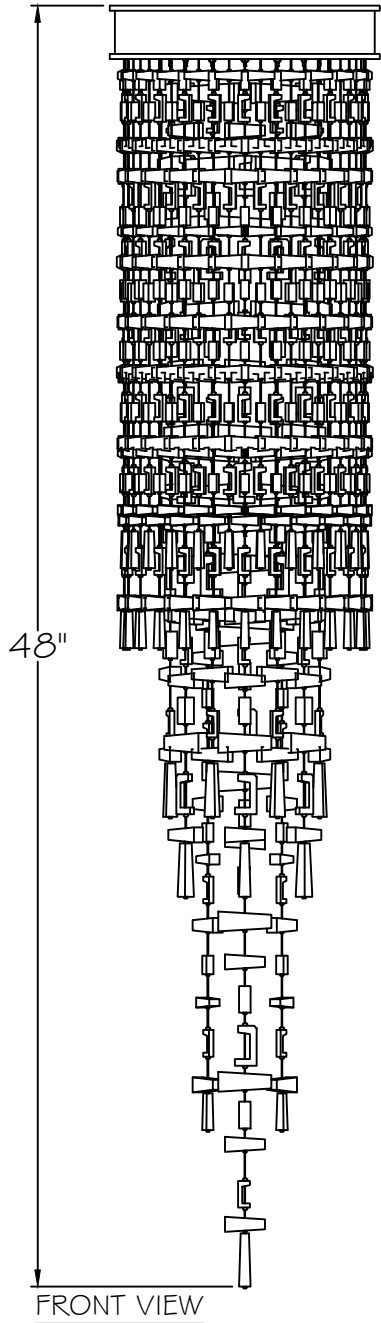

CUSTOMER REFERENCE DRAWING

STYLE CONFIGURATIONS:

-1 (SOFT GOLD)

-2 (WHITE)

This drawing, specifications and the product depicted are the exclusive property of Fine Art Handcrafted Lighting®. In compliance with US copyright and patent requirements, notice is hereby given that this document and the product depicted shall not be copied, altered or used in any manner without the expressed written consent of Fine Art Handcrafted Lighting®.

www.finearthl.com

Tel:(305) 821-3850  
FINE ART LAMPS®

Fax:(305) 513-5736

STYLE NUMBER:

952150

DATE:

8/25/23