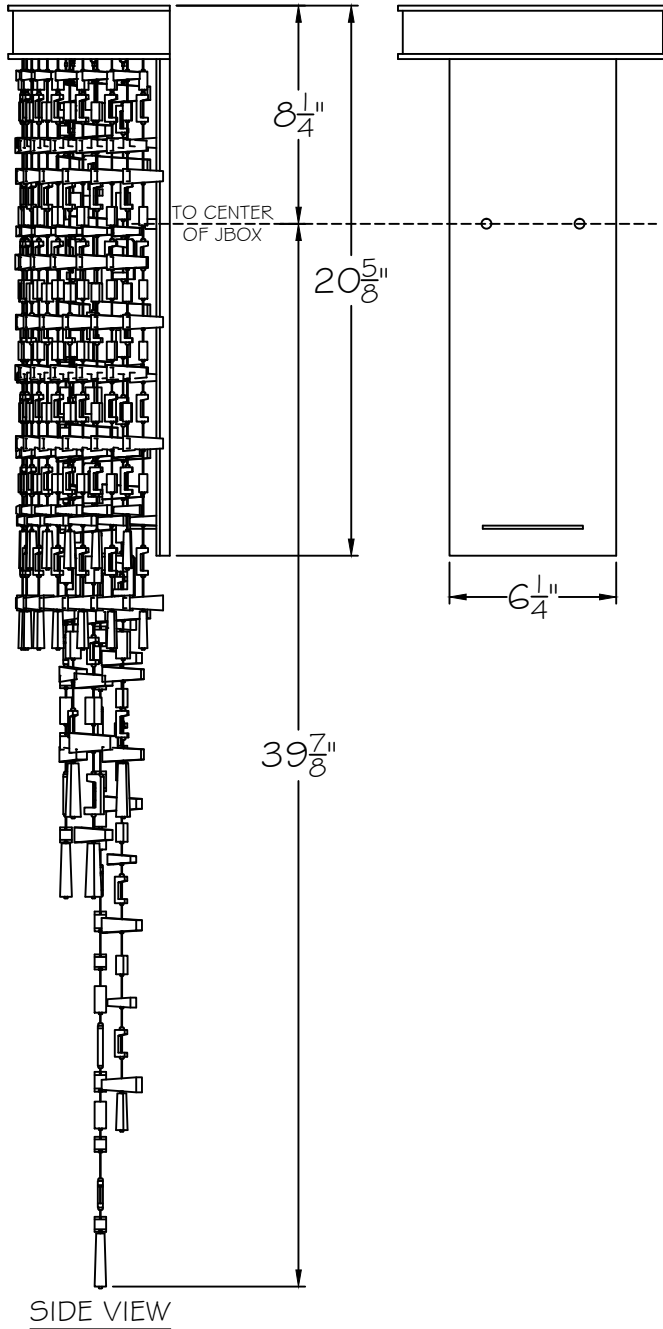

CUSTOMER REFERENCE DRAWING

STYLE CONFIGURATIONS:

-1 (SOFT GOLD)

-2 (WHITE)

This drawing, specifications and the product depicted are the exclusive property of Fine Art Handcrafted Lighting®. In compliance with US copyright and patent requirements, notice is hereby given that this document and the product depicted shall not be copied, altered or used in any manner without the expressed written consent of Fine Art Handcrafted Lighting®.

www.finearthl.com

Tel:(305) 821-3850  
FINE ART LAMPS®

Fax:(305) 513-5736

STYLE NUMBER:

952150

DATE:

8/25/23