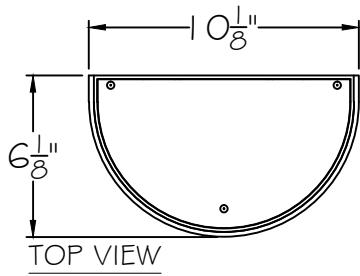

CUSTOMER REFERENCE DRAWING

STYLE CONFIGURATIONS:

-1 (SOFT GOLD)

-2 (WHITE)

This drawing, specifications and the product depicted are the exclusive property of Fine Art Handcrafted Lighting®. In compliance with US copyright and patent requirements, notice is hereby given that this document and the product depicted shall not be copied, altered or used in any manner without the expressed written consent of Fine Art Handcrafted Lighting®.