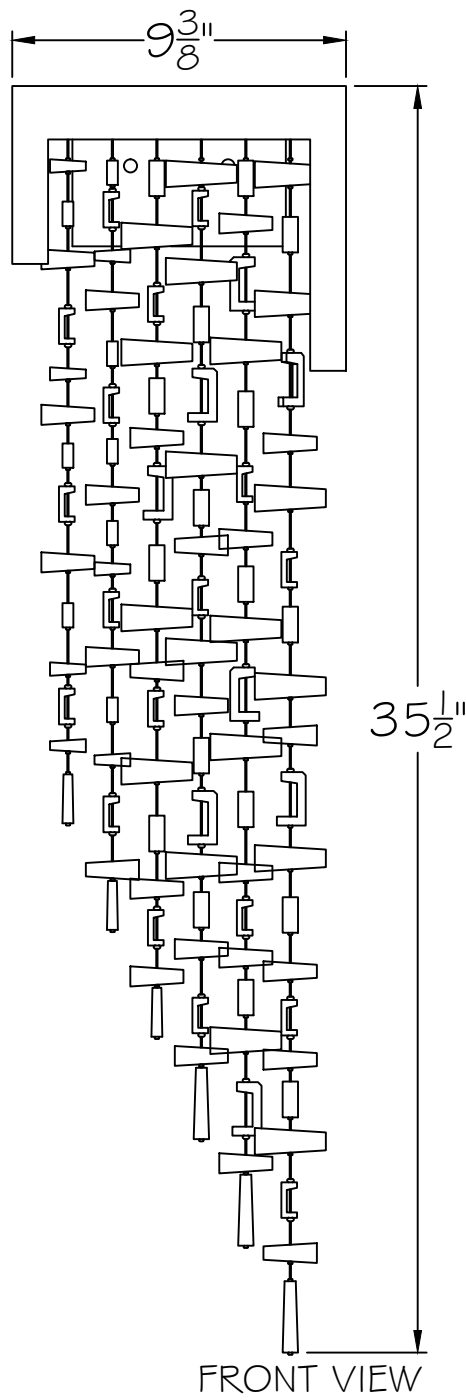

CUSTOMER REFERENCE DRAWING

STYLE CONFIGURATIONS:

-1 (SOFT GOLD)

-2 (WHITE)

This drawing, specifications and the product depicted are the exclusive property of Fine Art Handcrafted Lighting®. In compliance with US copyright and patent requirements, notice is hereby given that this document and the product depicted shall not be copied, altered or used in any manner without the expressed written consent of Fine Art Handcrafted Lighting®.

www.finearthl.com

Tel:(305) 821-3850
FINE ART LAMPS®

Fax:(305) 513-5736

STYLE NUMBER:

951350

DATE:

8/25/23