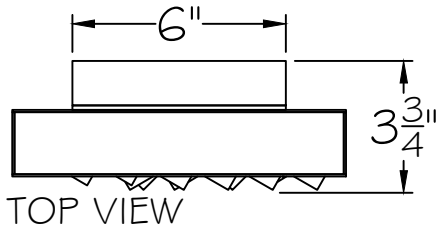

CUSTOMER REFERENCE DRAWING

STYLE CONFIGURATIONS:

-1 (SOFT GOLD)

-2 (WHITE)

This drawing, specifications and the product depicted are the exclusive property of Fine Art Handcrafted Lighting®. In compliance with US copyright and patent requirements, notice is hereby given that this document and the product depicted shall not be copied, altered or used in any manner without the expressed written consent of Fine Art Handcrafted Lighting®.