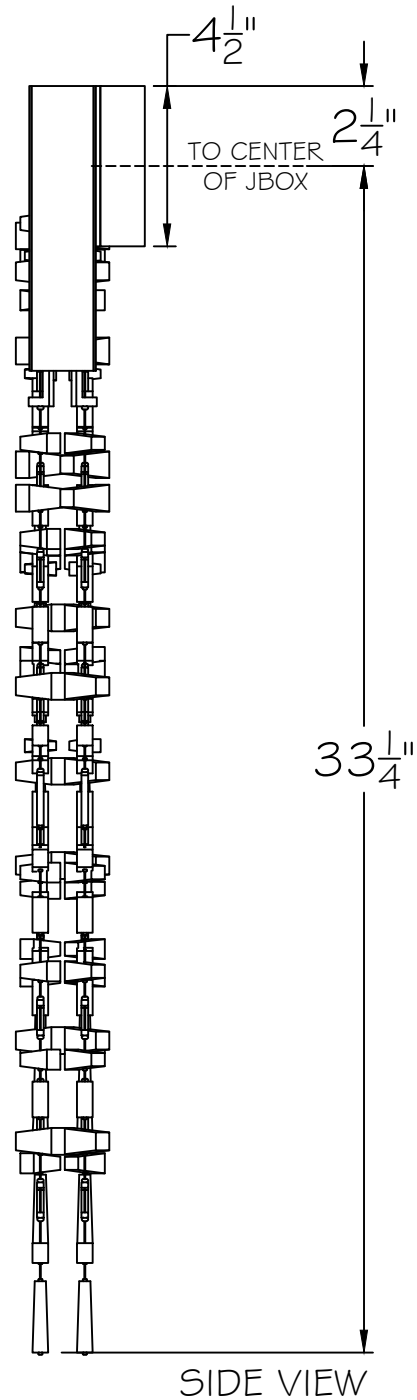

CUSTOMER REFERENCE DRAWING

STYLE CONFIGURATIONS:

-1 (SOFT GOLD)

-2 (WHITE)

This drawing, specifications and the product depicted are the exclusive property of Fine Art Handcrafted Lighting®. In compliance with US copyright and patent requirements, notice is hereby given that this document and the product depicted shall not be copied, altered or used in any manner without the expressed written consent of Fine Art Handcrafted Lighting®.

www.finearthl.com

Tel:(305) 821-3850
FINE ART LAMPS®

Fax:(305) 513-5736

STYLE NUMBER:

951350

DATE:

8/25/23