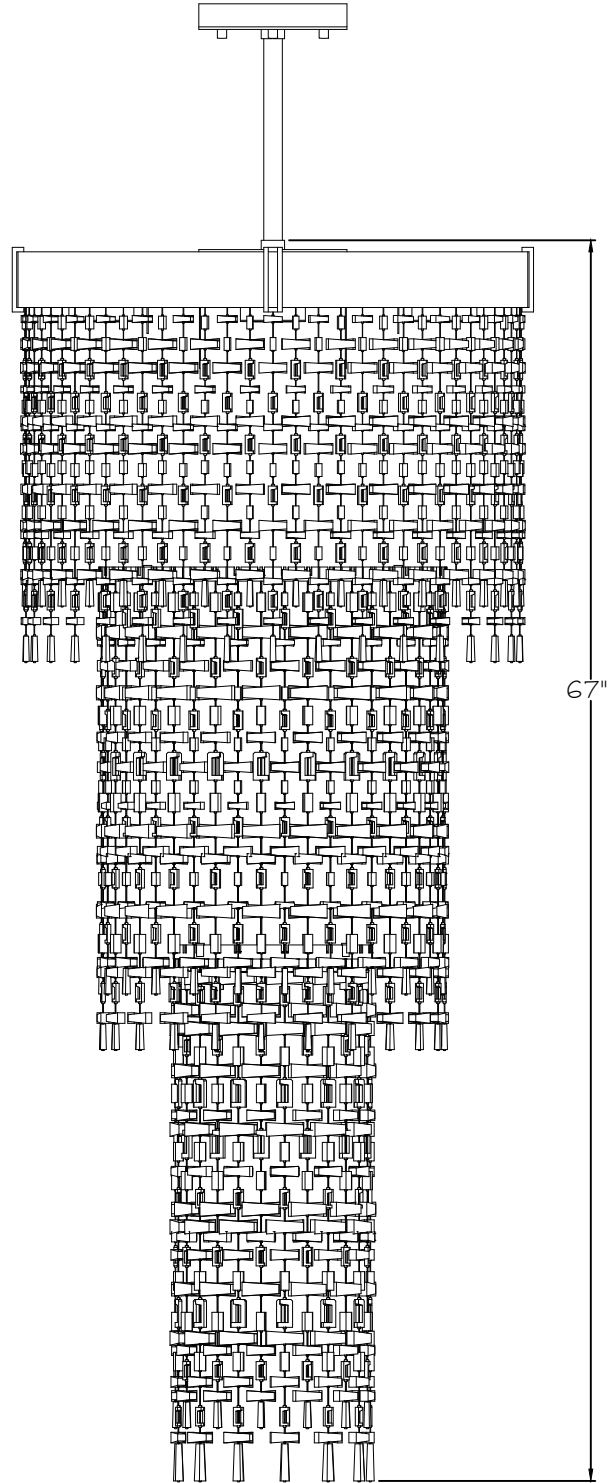

CUSTOMER REFERENCE DRAWING

TOP VIEW

MIN: 43"  
MAX: 138"

36"  
(AS SHOWN)

FRONT VIEW

BODY HEIGHT IS ADJUSTABLE  
(SHOWN AT ITS MINIMUM)

67"

TIERS CAN BE ADJUSTED TO  
DIFFERENT HEIGHTS

STYLE CONFIGURATIONS:

-1 (SOFT GOLD)

-2 (WHITE)

This drawing, specifications and the product depicted are the exclusive property of Fine Art Handcrafted Lighting®. In compliance with US copyright and patent requirements, notice is hereby given that this document and the product depicted shall not be copied, altered or used in any manner without the expressed written consent of Fine Art Handcrafted Lighting®.

www.finearthl.com

Tel: (305) 821-3850  
FINE ART LAMPS®

Fax: (305) 513-5736

STYLE NUMBER:

950640

DATE:

8/25/23