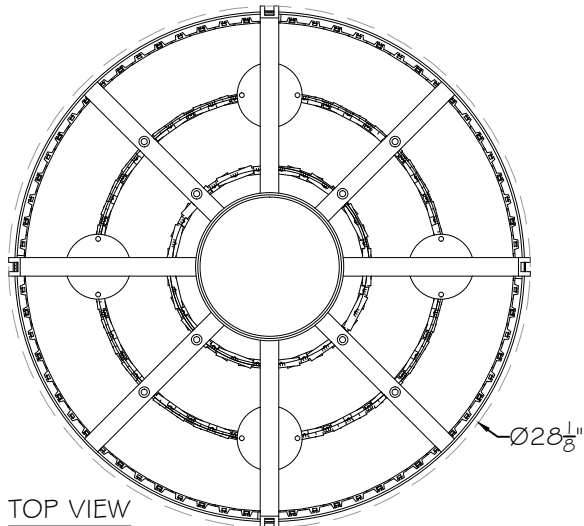

CUSTOMER REFERENCE DRAWING

TOP VIEW

MIN: 43"  
MAX: 138"

36"  
(AS SHOWN)

FRONT VIEW

BODY HEIGHT IS ADJUSTABLE  
(SHOWN AT ITS MINIMUM)

67"

TIERS CAN BE ADJUSTED TO  
DIFFERENT HEIGHTS

STYLE CONFIGURATIONS:

-1 (SOFT GOLD)

-2 (WHITE)

This drawing, specifications and the product depicted are the exclusive property of Fine Art Handcrafted Lighting®. In compliance with US copyright and patent requirements, notice is hereby given that this document and the product depicted shall not be copied, altered or used in any manner without the expressed written consent of Fine Art Handcrafted Lighting®.