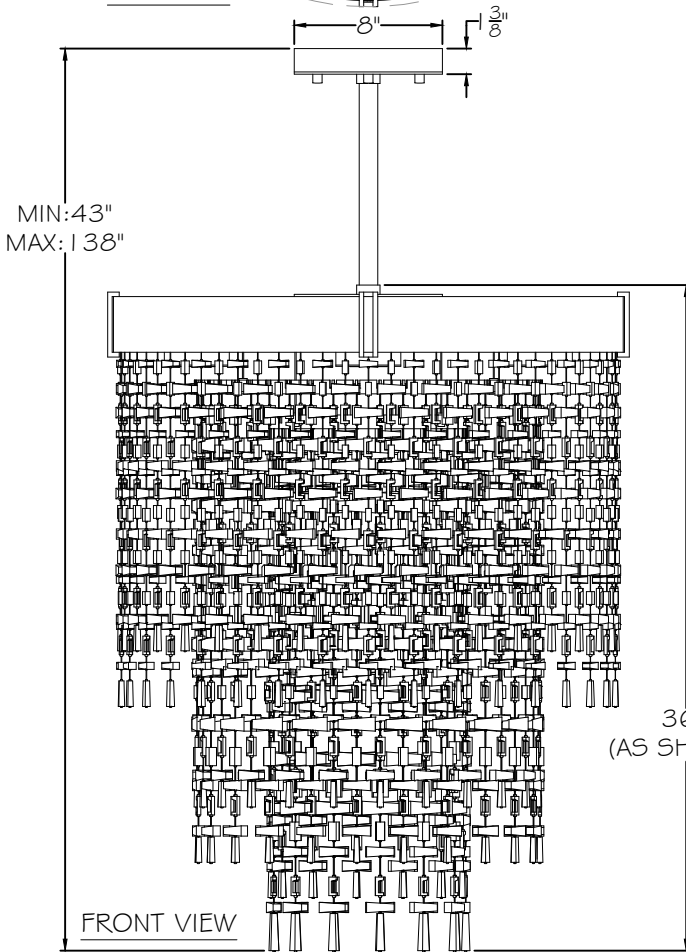

CUSTOMER REFERENCE DRAWING

TOP VIEW

MIN: 43"  
MAX: 138"

36"  
(AS SHOWN)

FRONT VIEW

BODY HEIGHT IS ADJUSTABLE  
(SHOWN AT ITS MINIMUM)

67"

TIERS CAN BE ADJUSTED TO  
DIFFERENT HEIGHTS