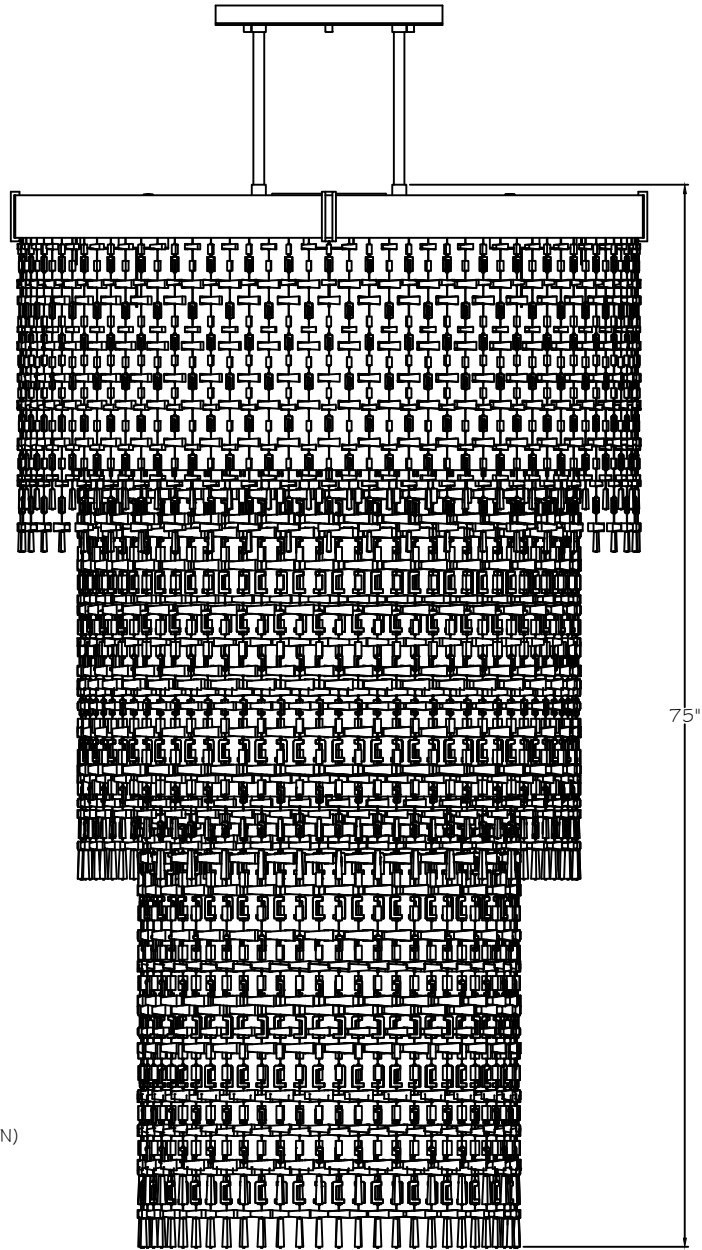

CUSTOMER REFERENCE DRAWING

TOP VIEW

Ø44 7/8"

MIN: 47"  
MAX: 146"

FRONT VIEW

BODY HEIGHT IS ADJUSTABLE  
(SHOWN AT ITS MINIMUM)

40"  
(AS SHOWN)

75"

TIERS CAN BE ADJUSTED TO  
DIFFERENT HEIGHTS

STYLE CONFIGURATIONS:

-1 (SOFT GOLD)

-2 (WHITE)

This drawing, specifications and the product depicted are the exclusive property of Fine Art Handcrafted Lighting®. In compliance with US copyright and patent requirements, notice is hereby given that this document and the product depicted shall not be copied, altered or used in any manner without the expressed written consent of Fine Art Handcrafted Lighting®.

www.finearthl.com

Tel:(305) 821-3850  
FINE ART LAMPS®

Fax:(305) 513-5736

STYLE NUMBER:

950540

DATE:

8/25/23