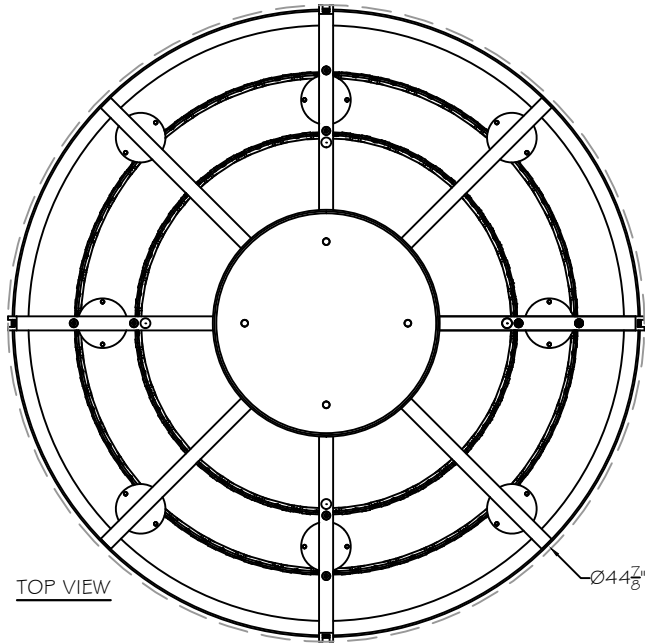

CUSTOMER REFERENCE DRAWING

TOP VIEW

Ø44 7/8"

MIN: 47"  
MAX: 146"

FRONT VIEW

BODY HEIGHT IS ADJUSTABLE  
(SHOWN AT ITS MINIMUM)

40"  
(AS SHOWN)

75"

TIERS CAN BE ADJUSTED TO  
DIFFERENT HEIGHTS

STYLE CONFIGURATIONS:

-1 (SOFT GOLD)

-2 (WHITE)

This drawing, specifications and the product depicted are the exclusive property of Fine Art Handcrafted Lighting®. In compliance with US copyright and patent requirements, notice is hereby given that this document and the product depicted shall not be copied, altered or used in any manner without the expressed written consent of Fine Art Handcrafted Lighting®.