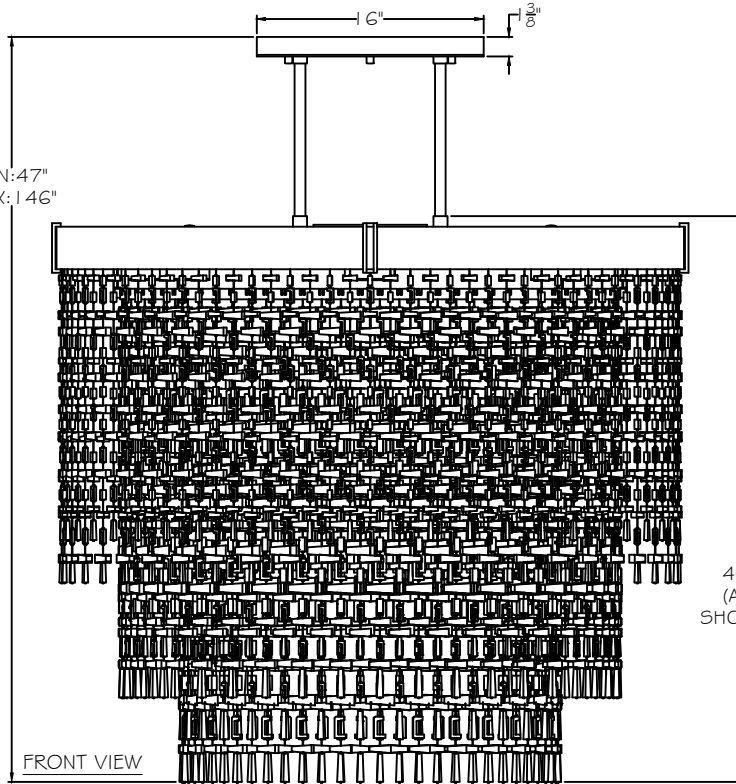

CUSTOMER REFERENCE DRAWING

TOP VIEW

Ø44 7/8"

MIN: 47"  
MAX: 146"

FRONT VIEW

BODY HEIGHT IS ADJUSTABLE  
(SHOWN AT ITS MINIMUM)

40"  
(AS SHOWN)

75"

TIERS CAN BE ADJUSTED TO  
DIFFERENT HEIGHTS

STYLE CONFIGURATIONS:

-1 (SOFT GOLD)

-2 (WHITE)

This drawing, specifications and the product depicted are the exclusive property of Fine Art Handcrafted Lighting®. In compliance with US copyright and patent requirements, notice is hereby given that this document and the product depicted shall not be copied, altered or used in any manner without the expressed written consent of Fine Art Handcrafted Lighting®.