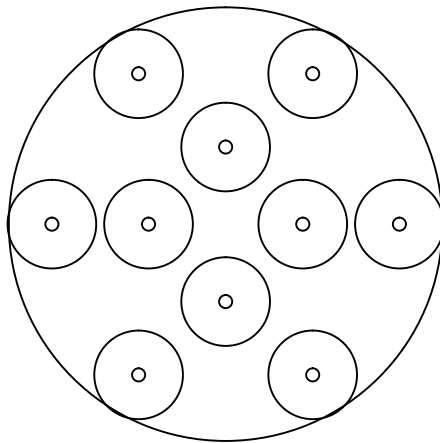

CUSTOMER REFERENCE DRAWING

MAX: 129"
MIN: 14"

FRONT VIEW

SILVER

- 11 Clear glass-Evening Cloud
- 13 Clear glass-quartz combination
- 14 Natural glass-quartz combination
- 102 Random Cluster
- 106 Nebula

GOLD

- 21 Clear glass-Evening Cloud
- 23 Clear glass-quartz combination
- 24 Natural glass-quartz combination
- 202 Random cluster
- 206 Nebula

BOTTOM VIEW

THUMBNAIL IMAGES OF STYLE OPTIONS:

5" X 2-3/4"  -11 & -21	6" X 4-3/4"  -13, -14, -23, -24	6" x 4 1/2"  -13, -14, -23, -24	6" x 4 1/2"  -13, -14, -23, -24	5" x 4"  -102 -202	APPROX. Ø 5.5"  -102 -202	APPROX. 4.5"W X 3.5"H  -106 -206
---	--	--	--	--	--	---