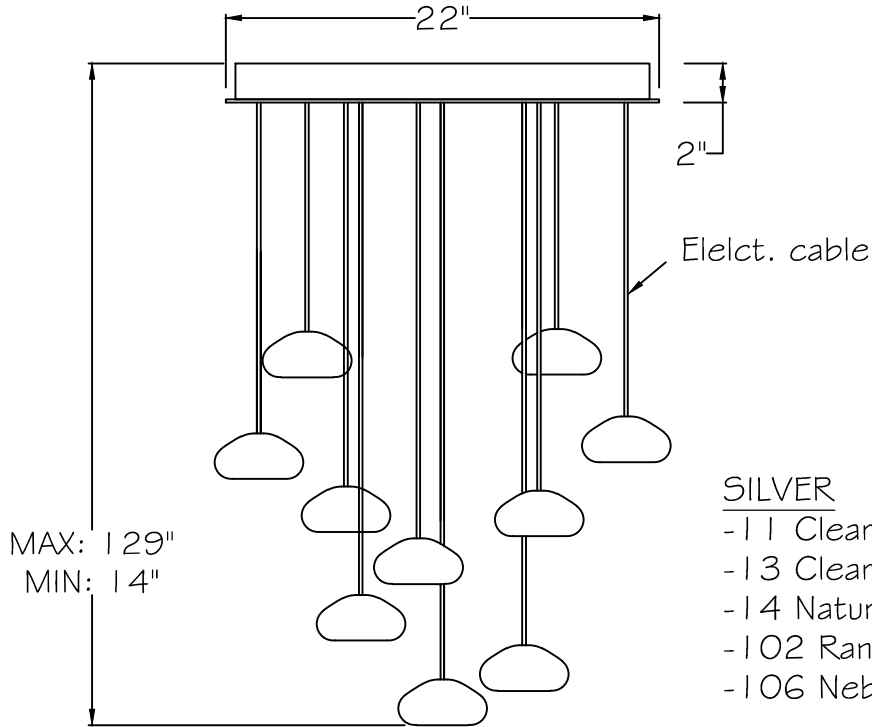

CUSTOMER REFERENCE DRAWING

MAX: 129"
MIN: 14"

FRONT VIEW

SILVER

- 11 Clear glass-Evening Cloud
- 13 Clear glass-quartz combination
- 14 Natural glass-quartz combination
- 102 Random Cluster
- 106 Nebula

GOLD

- 21 Clear glass-Evening Cloud
- 23 Clear glass-quartz combination
- 24 Natural glass-quartz combination
- 202 Random cluster
- 206 Nebula

BOTTOM VIEW

THUMBNAIL IMAGES OF STYLE OPTIONS:

5" X 2-3/4"  -11 & -21	6" X 4-3/4"  -13, -14, -23, -24	6" x 4 1/2"  -13, -14, -23, -24	6" x 4 1/2"  -13, -14, -23, -24	5" x 4"  -102 -202	APPROX. Ø 5.5"  -102 -202	APPROX. 4.5"W X 3.5"H  -106 -206
---	--	--	--	--	--	---