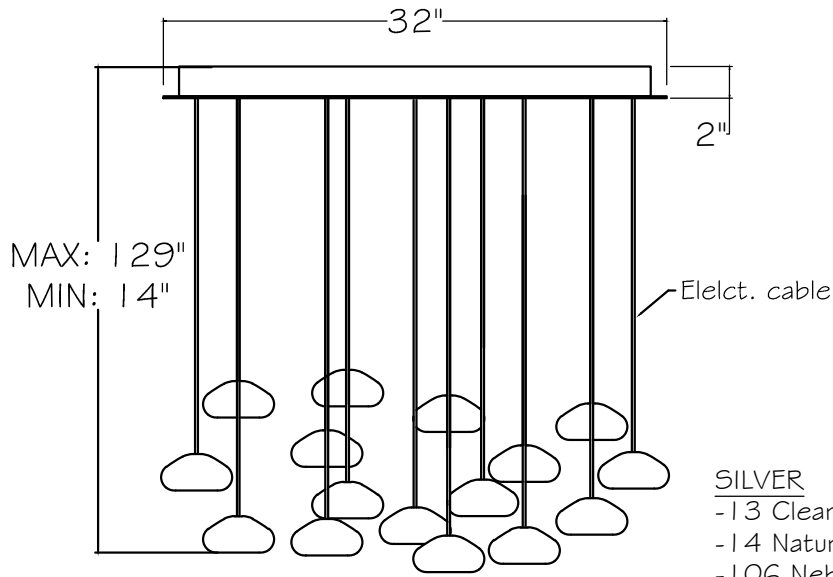

CUSTOMER REFERENCE DRAWING

FRONT VIEW

SILVER

- 13 Clear glass-quartz combination
- 14 Natural glass-quartz combination
- 106 Nebula

BOTTOM VIEW

GOLD

- 23 Clear glass-quartz combination
- 24 Natural glass-quartz combination
- 206 Nebula

THUMBNAIL IMAGES OF STYLE OPTIONS:

6" X 4-3/4"

6" x 4 1/2"

6" x 4 1/2"

5" x 4"

-13, -14, -23, -24

APPROX. 4.5"W X 3.5"H

-106 -206