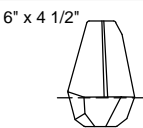

CUSTOMER REFERENCE DRAWING

FRONT VIEW

SILVER

- 13 Clear glass-quartz combination
- 14 Natural glass-quartz combination
- 106 Nebula

BOTTOM VIEW

GOLD

- 23 Clear glass-quartz combination
- 24 Natural glass-quartz combination
- 206 Nebula

THUMBNAIL IMAGES OF STYLE OPTIONS:

6" X 4-3/4"

6" x 4 1/2"

6" x 4 1/2"

5" x 4"

-13, -14, -23, -24

APPROX. 4.5"W X 3.5"H

-106 -206