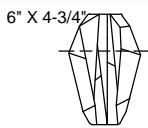

CUSTOMER REFERENCE DRAWING

FRONT VIEW

SILVER

- 13 Clear glass-quartz combination
- 14 Natural glass-quartz combination
- 106 Nebula

BOTTOM VIEW

GOLD

- 23 Clear glass-quartz combination
- 24 Natural glass-quartz combination
- 206 Nebula

THUMBNAIL IMAGES OF STYLE OPTIONS:

6" X 4-3/4"

6" x 4 1/2"

6" x 4 1/2"

5" x 4"

-13, -14, -23, -24

APPROX. 4.5"W X 3.5"H

-106 -206