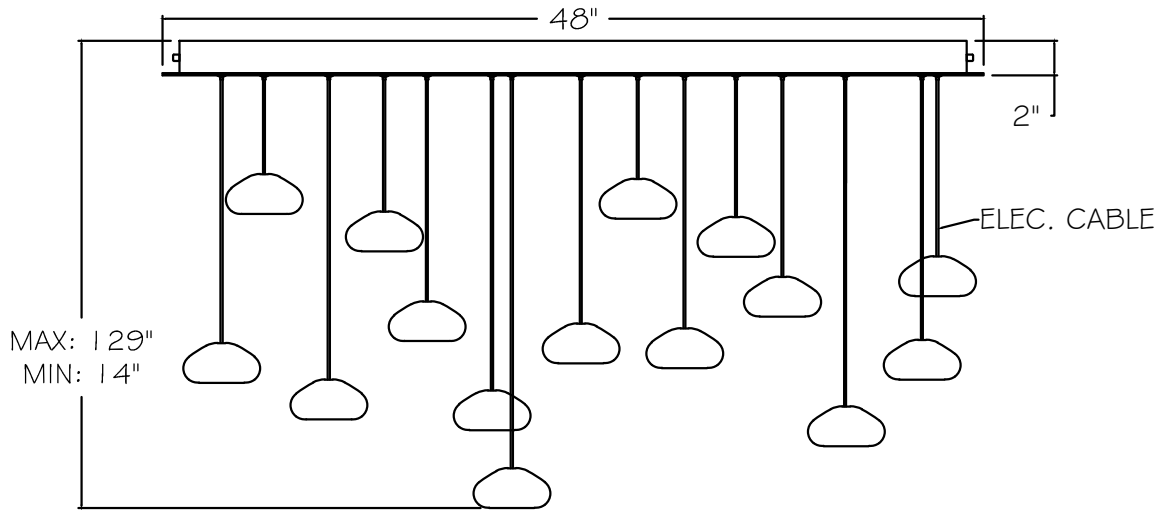

CUSTOMER REFERENCE DRAWING

FRONT VIEW

BOTTOM VIEW

SILVER

- 13 Clear glass-quartz combination
- 14 Natural glass-quartz combination
- 106 Nebula

GOLD

- 23 Clear glass-quartz combination
- 24 Natural glass-quartz combination
- 206 Nebula

THUMBNAIL IMAGES OF STYLE OPTIONS:

6" X 4-3/4" 	6" x 4 1/2" 	6" x 4 1/2" 	5" x 4" 	APPROX. 4.5"W X 3.5"H
-13, -14, -23, -24				-106 -206

This drawing, specifications and the product depicted are the exclusive property of Fine Art Handcrafted Lighting®. In compliance with US copyright and patent requirements, notice is hereby given that this document and the product depicted shall not be copied, altered or used in any manner without the expressed written consent of Fine Art Handcrafted Lighting®.