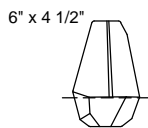

THUMBNAIL IMAGES OF STYLE OPTIONS:

-13, -14, -23, -24

APPROX. 4.5"W X 3.5"H

-106 -206

This drawing, specifications and the product depicted are the exclusive property of Fine Art Handcrafted Lighting®. In compliance with US copyright and patent requirements, notice is hereby given that this document and the product depicted shall not be copied, altered or used in any manner without the expressed written consent of Fine Art Handcrafted Lighting®.