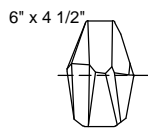

THUMBNAIL IMAGES OF STYLE OPTIONS:

-13, -14, -23, -24

APPROX. 4.5"W X 3.5"H

-106 -206

This drawing, specifications and the product depicted are the exclusive property of Fine Art Handcrafted Lighting®. In compliance with US copyright and patent requirements, notice is hereby given that this document and the product depicted shall not be copied, altered or used in any manner without the expressed written consent of Fine Art Handcrafted Lighting®.