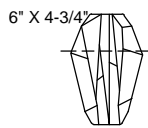

CUSTOMER REFERENCE DRAWING

SILVER
 -13 Clear glass-quartz combination
 -14 Natural glass-quartz combination
 -106 Nebula

GOLD
 -23 Clear glass-quartz combination
 -24 Natural glass-quartz combination
 -206 Nebula

THUMBNAIL IMAGES OF STYLE OPTIONS:

-13, -14, -23, -24

APPROX. 4.5"W X 3.5"H

-106 -206

This drawing, specifications and the product depicted are the exclusive property of Fine Art Handcrafted Lighting®. In compliance with US copyright and patent requirements, notice is hereby given that this document and the product depicted shall not be copied, altered or used in any manner without the expressed written consent of Fine Art Handcrafted Lighting®.