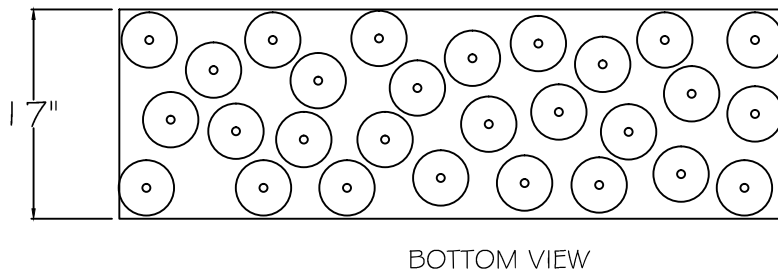

CUSTOMER REFERENCE DRAWING

SILVER
 -13 Clear glass-quartz combination
 -14 Natural glass-quartz combination
 -106 Nebula

GOLD
 -23 Clear glass-quartz combination
 -24 Natural glass-quartz combination
 -206 Nebula

THUMBNAIL IMAGES OF STYLE OPTIONS:

-13, -14, -23, -24

APPROX. 4.5"W X 3.5"H

-106 -206

This drawing, specifications and the product depicted are the exclusive property of Fine Art Handcrafted Lighting®. In compliance with US copyright and patent requirements, notice is hereby given that this document and the product depicted shall not be copied, altered or used in any manner without the expressed written consent of Fine Art Handcrafted Lighting®.