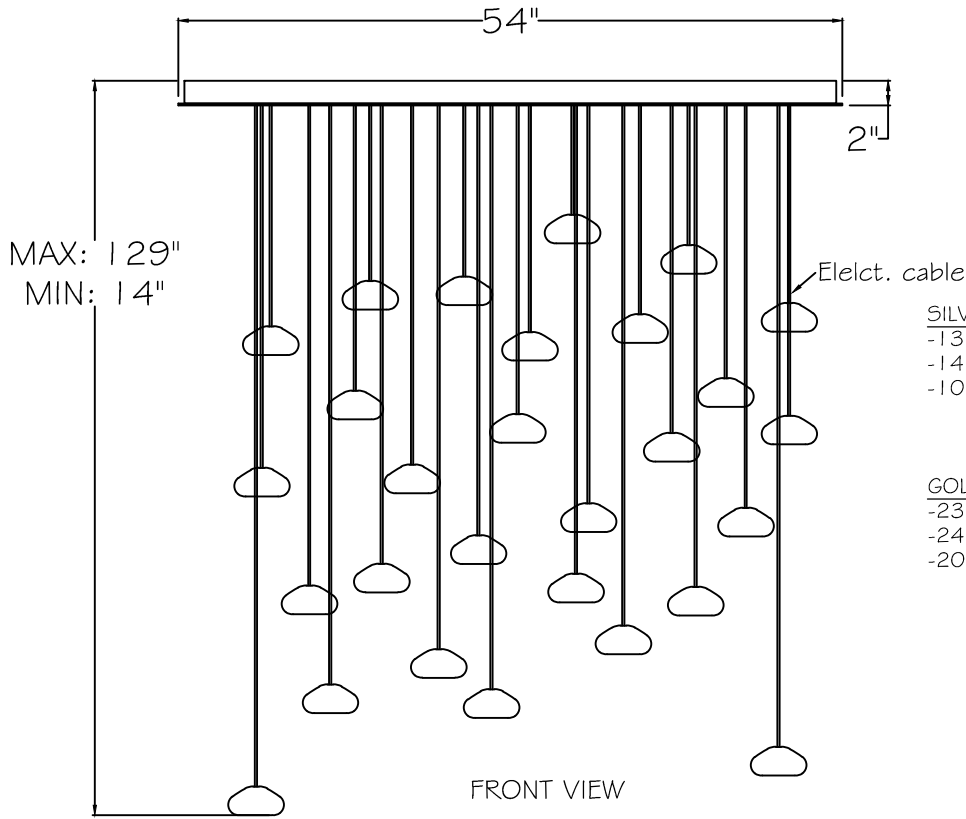

CUSTOMER REFERENCE DRAWING

SILVER
 -13 Clear glass-quartz combination
 -14 Natural glass-quartz combination
 -106 Nebula

GOLD
 -23 Clear glass-quartz combination
 -24 Natural glass-quartz combination
 -206 Nebula

THUMBNAIL IMAGES OF STYLE OPTIONS:

-13, -14, -23, -24

APPROX. 4.5"W X 3.5"H

-106 -206

This drawing, specifications and the product depicted are the exclusive property of Fine Art Handcrafted Lighting®. In compliance with US copyright and patent requirements, notice is hereby given that this document and the product depicted shall not be copied, altered or used in any manner without the expressed written consent of Fine Art Handcrafted Lighting®.

www.finearthl.com

Tel:(305) 821-3850
FINE ART LAMPS®

Fax:(305) 513-5736

STYLE NUMBER:

853640

DATE:

4/17/2020