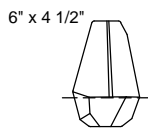

BOTTOM VIEW

THUMBNAIL IMAGES OF STYLE OPTIONS:

-13, -14, -23, -24

APPROX. 4.5"W X 3.5"H

-106 -206

This drawing, specifications and the product depicted are the exclusive property of Fine Art Handcrafted Lighting®. In compliance with US copyright and patent requirements, notice is hereby given that this document and the product depicted shall not be copied, altered or used in any manner without the expressed written consent of Fine Art Handcrafted Lighting®.