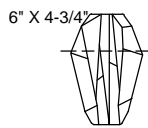

CUSTOMER REFERENCE DRAWING

SILVER

- 13 Clear glass-quartz combination
- 14 Natural glass-quartz combination
- 106 Nebula

GOLD

- 23 Clear glass-quartz combination
- 24 Natural glass-quartz combination
- 206 Nebula

BOTTOM VIEW

THUMBNAIL IMAGES OF STYLE OPTIONS:

-13, -14, -23, -24

APPROX. 4.5"W X 3.5"H

-106 -206

This drawing, specifications and the product depicted are the exclusive property of Fine Art Handcrafted Lighting®. In compliance with US copyright and patent requirements, notice is hereby given that this document and the product depicted shall not be copied, altered or used in any manner without the expressed written consent of Fine Art Handcrafted Lighting®.