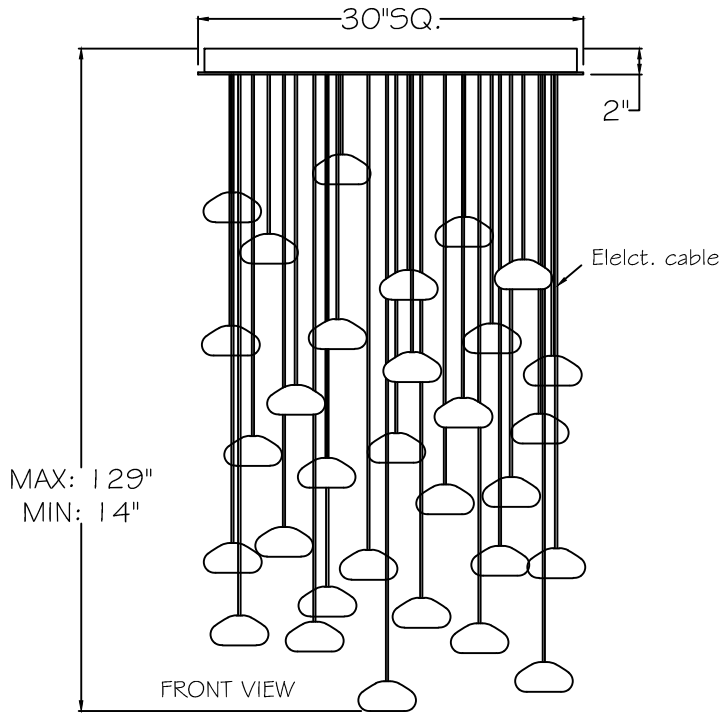

CUSTOMER REFERENCE DRAWING

SILVER

- 13 Clear glass-quartz combination
- 14 Natural glass-quartz combination
- 106 Nebula

GOLD

- 23 Clear glass-quartz combination
- 24 Natural glass-quartz combination
- 206 Nebula

BOTTOM VIEW

THUMBNAIL IMAGES OF STYLE OPTIONS:

-13, -14, -23, -24

APPROX. 4.5"W X 3.5"H

-106 -206

This drawing, specifications and the product depicted are the exclusive property of Fine Art Handcrafted Lighting®. In compliance with US copyright and patent requirements, notice is hereby given that this document and the product depicted shall not be copied, altered or used in any manner without the expressed written consent of Fine Art Handcrafted Lighting®.