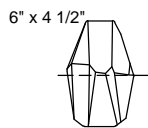

CUSTOMER REFERENCE DRAWING

SILVER

- 13 Clear glass-quartz combination
- 14 Natural glass-quartz combination
- 106 Nebula

GOLD

- 23 Clear glass-quartz combination
- 24 Natural glass-quartz combination
- 206 Nebula

BOTTOM VIEW

THUMBNAIL IMAGES OF STYLE OPTIONS:

-13, -14, -23, -24

APPROX. 4.5"W X 3.5"H

-106 -206

This drawing, specifications and the product depicted are the exclusive property of Fine Art Handcrafted Lighting®. In compliance with US copyright and patent requirements, notice is hereby given that this document and the product depicted shall not be copied, altered or used in any manner without the expressed written consent of Fine Art Handcrafted Lighting®.