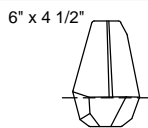

CUSTOMER REFERENCE DRAWING

MAX: 129"
MIN: 14"

SILVER

- 13 Clear glass-quartz combination
- 14 Natural glass-quartz combination
- 106 Nebula

GOLD

- 23 Clear glass-quartz combination
- 24 Natural glass-quartz combination
- 206 Nebula

FRONT VIEW

BOTTOM VIEW

THUMBNAIL IMAGES OF STYLE OPTIONS:

6" X 4-3/4"

6" x 4 1/2"

6" x 4 1/2"

5" x 4"

-13, -14, -23, -24

APPROX. 4.5"W X 3.5"H

-106 -206

This drawing, specifications and the product depicted are the exclusive property of Fine Art Handcrafted Lighting®. In compliance with US copyright and patent requirements, notice is hereby given that this document and the product depicted shall not be copied, altered or used in any manner without the expressed written consent of Fine Art Handcrafted Lighting®.