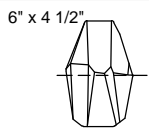

CUSTOMER REFERENCE DRAWING

MAX: 129"
MIN: 14"

SILVER

- 13 Clear glass-quartz combination
- 14 Natural glass-quartz combination
- 106 Nebula

GOLD

- 23 Clear glass-quartz combination
- 24 Natural glass-quartz combination
- 206 Nebula

FRONT VIEW

BOTTOM VIEW

THUMBNAIL IMAGES OF STYLE OPTIONS:

6" X 4-3/4"

6" x 4 1/2"

6" x 4 1/2"

5" x 4"

-13, -14, -23, -24

APPROX. 4.5"W X 3.5"H

-106 -206

This drawing, specifications and the product depicted are the exclusive property of Fine Art Handcrafted Lighting®. In compliance with US copyright and patent requirements, notice is hereby given that this document and the product depicted shall not be copied, altered or used in any manner without the expressed written consent of Fine Art Handcrafted Lighting®.