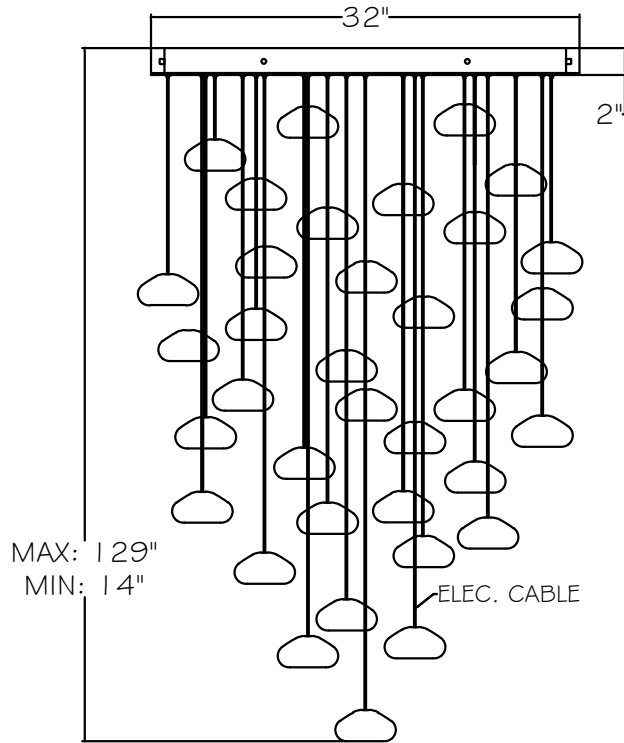

CUSTOMER REFERENCE DRAWING

MAX: 129"
MIN: 14"

SILVER

- 13 Clear glass-quartz combination
- 14 Natural glass-quartz combination
- 106 Nebula

GOLD

- 23 Clear glass-quartz combination
- 24 Natural glass-quartz combination
- 206 Nebula

FRONT VIEW

BOTTOM VIEW

THUMBNAIL IMAGES OF STYLE OPTIONS:

6" X 4-3/4"

6" x 4 1/2"

6" x 4 1/2"

5" x 4"

-13, -14, -23, -24

APPROX. 4.5"W X 3.5"H

-106 -206

This drawing, specifications and the product depicted are the exclusive property of Fine Art Handcrafted Lighting®. In compliance with US copyright and patent requirements, notice is hereby given that this document and the product depicted shall not be copied, altered or used in any manner without the expressed written consent of Fine Art Handcrafted Lighting®.