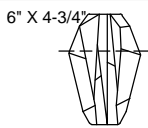

CUSTOMER REFERENCE DRAWING

MAX: 129"
MIN: 14"

SILVER

- 13 Clear glass-quartz combination
- 14 Natural glass-quartz combination
- 106 Nebula

GOLD

- 23 Clear glass-quartz combination
- 24 Natural glass-quartz combination
- 206 Nebula

FRONT VIEW

BOTTOM VIEW

THUMBNAIL IMAGES OF STYLE OPTIONS:

6" X 4-3/4"

6" x 4 1/2"

6" x 4 1/2"

5" x 4"

-13, -14, -23, -24

APPROX. 4.5"W X 3.5"H

-106 -206

This drawing, specifications and the product depicted are the exclusive property of Fine Art Handcrafted Lighting®. In compliance with US copyright and patent requirements, notice is hereby given that this document and the product depicted shall not be copied, altered or used in any manner without the expressed written consent of Fine Art Handcrafted Lighting®.