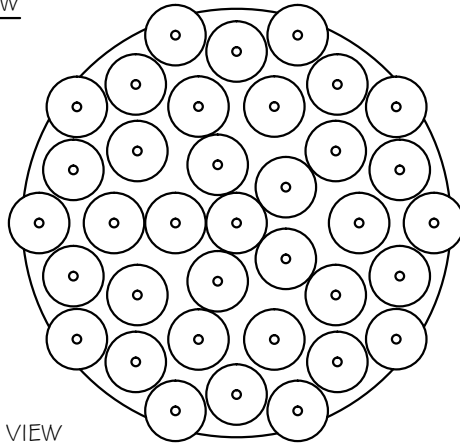

CUSTOMER REFERENCE DRAWING

MAX: 129"
MIN: 14"

SILVER

- 13 Clear glass-quartz combination
- 14 Natural glass-quartz combination
- 106 Nebula

GOLD

- 23 Clear glass-quartz combination
- 24 Natural glass-quartz combination
- 206 Nebula

FRONT VIEW

BOTTOM VIEW

THUMBNAIL IMAGES OF STYLE OPTIONS:

6" X 4-3/4"

6" x 4 1/2"

6" x 4 1/2"

5" x 4"

-13, -14, -23, -24

APPROX. 4.5"W X 3.5"H

-106 -206

This drawing, specifications and the product depicted are the exclusive property of Fine Art Handcrafted Lighting®. In compliance with US copyright and patent requirements, notice is hereby given that this document and the product depicted shall not be copied, altered or used in any manner without the expressed written consent of Fine Art Handcrafted Lighting®.