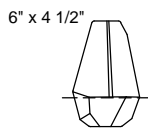

MAX: 129"  
MIN: 14"

FRONT VIEW

BOTTOM VIEW

THUMBNAIL IMAGES OF STYLE OPTIONS:

-13, -14, -23, -24

APPROX. 4.5"W X 3.5"H

-106 -206

This drawing, specifications and the product depicted are the exclusive property of Fine Art Handcrafted Lighting®. In compliance with US copyright and patent requirements, notice is hereby given that this document and the product depicted shall not be copied, altered or used in any manner without the expressed written consent of Fine Art Handcrafted Lighting®.