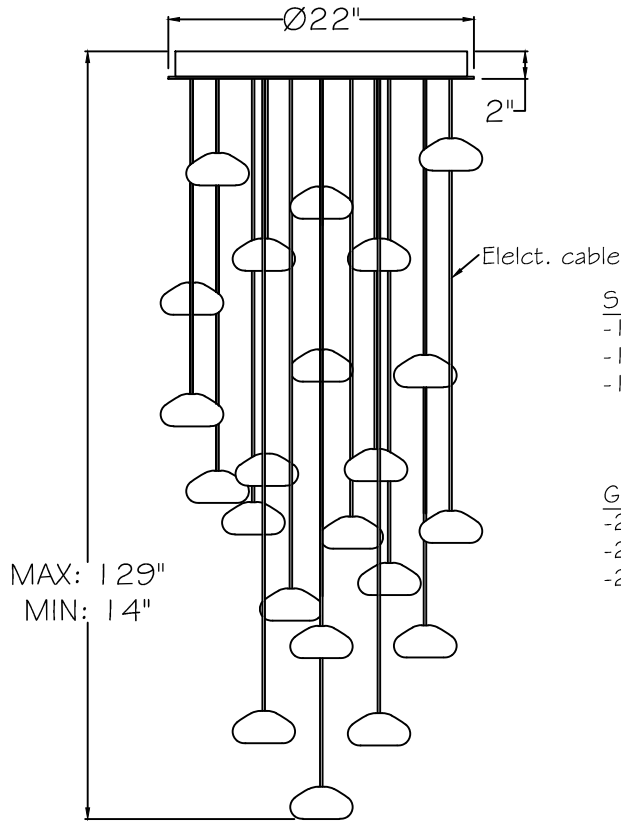

CUSTOMER REFERENCE DRAWING

SILVER

- 13 Clear glass-quartz combination
- 14 Natural glass-quartz combination
- 106 Nebula

GOLD

- 23 Clear glass-quartz combination
- 24 Natural glass-quartz combination
- 206 Nebula

MAX: 129"  
MIN: 14"

FRONT VIEW

BOTTOM VIEW

THUMBNAIL IMAGES OF STYLE OPTIONS:

-13, -14, -23, -24

APPROX. 4.5"W X 3.5"H

-106 -206

This drawing, specifications and the product depicted are the exclusive property of Fine Art Handcrafted Lighting®. In compliance with US copyright and patent requirements, notice is hereby given that this document and the product depicted shall not be copied, altered or used in any manner without the expressed written consent of Fine Art Handcrafted Lighting®.

www.finearthl.com

Tel:(305) 821-3850  
FINE ART LAMPS®

Fax:(305) 513-5736

STYLE NUMBER:

853240

DATE:

4/17/2020