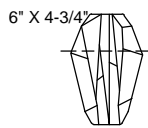

CUSTOMER REFERENCE DRAWING

SILVER

- 13 Clear glass-quartz combination
- 14 Natural glass-quartz combination
- 106 Nebula

GOLD

- 23 Clear glass-quartz combination
- 24 Natural glass-quartz combination
- 206 Nebula

MAX: 129"  
MIN: 14"

FRONT VIEW

BOTTOM VIEW

THUMBNAIL IMAGES OF STYLE OPTIONS:

-13, -14, -23, -24

APPROX. 4.5"W X 3.5"H

-106 -206

This drawing, specifications and the product depicted are the exclusive property of Fine Art Handcrafted Lighting®. In compliance with US copyright and patent requirements, notice is hereby given that this document and the product depicted shall not be copied, altered or used in any manner without the expressed written consent of Fine Art Handcrafted Lighting®.