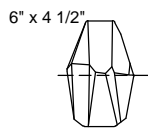

CUSTOMER REFERENCE DRAWING

SILVER

- 13 Clear glass-quartz combination
- 14 Natural glass-quartz combination
- 106 Nebula

GOLD

- 23 Clear glass-quartz combination
- 24 Natural glass-quartz combination
- 206 Nebula

MAX: 129"  
MIN: 14"

FRONT VIEW

BOTTOM VIEW

THUMBNAIL IMAGES OF STYLE OPTIONS:

-13, -14, -23, -24

APPROX. 4.5"W X 3.5"H

-106 -206

This drawing, specifications and the product depicted are the exclusive property of Fine Art Handcrafted Lighting®. In compliance with US copyright and patent requirements, notice is hereby given that this document and the product depicted shall not be copied, altered or used in any manner without the expressed written consent of Fine Art Handcrafted Lighting®.