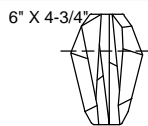

CUSTOMER REFERENCE DRAWING

SILVER

- 13 Clear glass-quartz combination
- 14 Natural glass-quartz combination
- 106 Nebula

GOLD

- 23 Clear glass-quartz combination
- 24 Natural glass-quartz combination
- 206 Nebula

FRONT VIEW

BOTTOM VIEW

THUMBNAIL IMAGES OF STYLE OPTIONS:

-13, -14, -23, -24

APPROX. 4.5"W X 3.5"H

-106 -206

This drawing, specifications and the product depicted are the exclusive property of Fine Art Handcrafted Lighting®. In compliance with US copyright and patent requirements, notice is hereby given that this document and the product depicted shall not be copied, altered or used in any manner without the expressed written consent of Fine Art Handcrafted Lighting®.