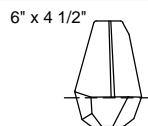

FRONT VIEW

BOTTOM VIEW

THUMBNAIL IMAGES OF STYLE OPTIONS:

-13, -14, -23, -24

APPROX. 4.5"W X 3.5"H

-106 -206

This drawing, specifications and the product depicted are the exclusive property of Fine Art Handcrafted Lighting®. In compliance with US copyright and patent requirements, notice is hereby given that this document and the product depicted shall not be copied, altered or used in any manner without the expressed written consent of Fine Art Handcrafted Lighting®.