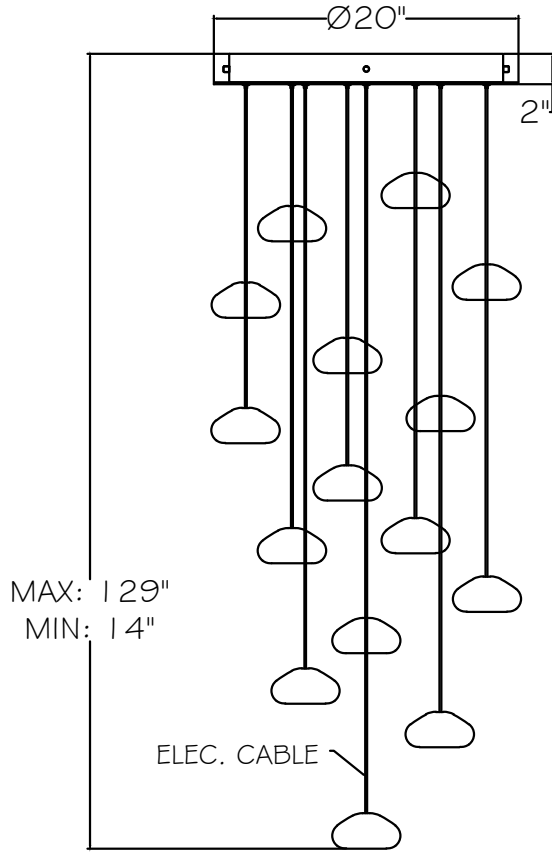

CUSTOMER REFERENCE DRAWING

SILVER

- 13 Clear glass-quartz combination
- 14 Natural glass-quartz combination
- 106 Nebula

GOLD

- 23 Clear glass-quartz combination
- 24 Natural glass-quartz combination
- 206 Nebula

FRONT VIEW

BOTTOM VIEW

THUMBNAIL IMAGES OF STYLE OPTIONS:

-13, -14, -23, -24

APPROX. 4.5"W X 3.5"H

-106 -206

This drawing, specifications and the product depicted are the exclusive property of Fine Art Handcrafted Lighting®. In compliance with US copyright and patent requirements, notice is hereby given that this document and the product depicted shall not be copied, altered or used in any manner without the expressed written consent of Fine Art Handcrafted Lighting®.