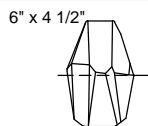

CUSTOMER REFERENCE DRAWING

SILVER

- 13 Clear glass-quartz combination
- 14 Natural glass-quartz combination
- 106 Nebula

GOLD

- 23 Clear glass-quartz combination
- 24 Natural glass-quartz combination
- 206 Nebula

FRONT VIEW

BOTTOM VIEW

THUMBNAIL IMAGES OF STYLE OPTIONS:

-13, -14, -23, -24

APPROX. 4.5"W X 3.5"H

-106 -206

This drawing, specifications and the product depicted are the exclusive property of Fine Art Handcrafted Lighting®. In compliance with US copyright and patent requirements, notice is hereby given that this document and the product depicted shall not be copied, altered or used in any manner without the expressed written consent of Fine Art Handcrafted Lighting®.