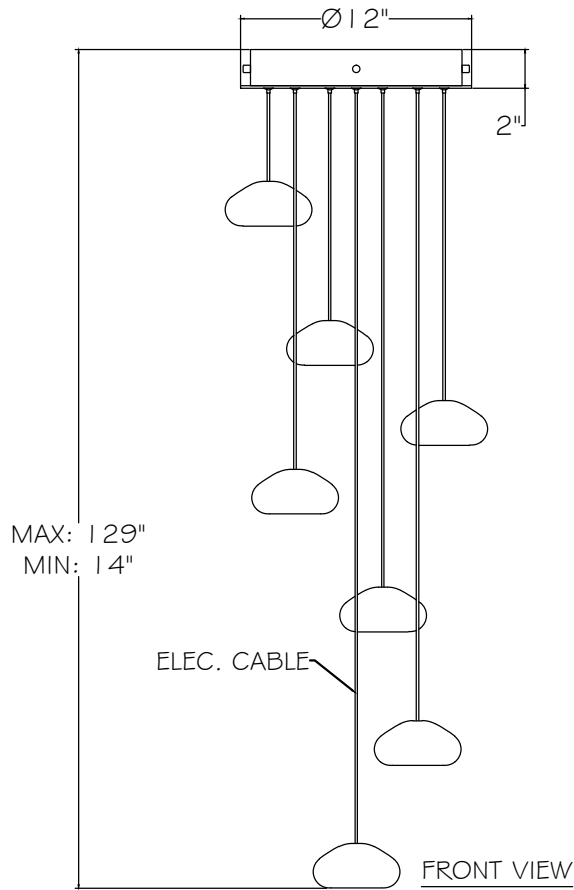

CUSTOMER REFERENCE DRAWING

SILVER

- 13 Clear glass-quartz combination
- 14 Natural glass-quartz combination
- 106 Nebula

GOLD

- 23 Clear glass-quartz combination
- 24 Natural glass-quartz combination
- 206 Nebula

THUMBNAIL IMAGES OF STYLE OPTIONS:

-13, -14, -23, -24

-106 -206

This drawing, specifications and the product depicted are the exclusive property of Fine Art Handcrafted Lighting®. In compliance with US copyright and patent requirements, notice is hereby given that this document and the product depicted shall not be copied, altered or used in any manner without the expressed written consent of Fine Art Handcrafted Lighting®.

www.finearthl.com

Tel:(305) 821-3850
FINE ART LAMPS®

Fax:(305) 513-5736

STYLE NUMBER:

852640

DATE:

4/17/2020