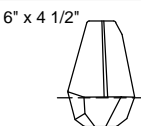

CUSTOMER REFERENCE DRAWING

FRONT VIEW

BOTTOM VIEW

SILVER

- 13 Clear glass-quartz combination
- 14 Natural glass-quartz combination
- 106 Nebula

GOLD

- 23 Clear glass-quartz combination
- 24 Natural glass-quartz combination
- 206 Nebula

THUMBNAIL IMAGES OF STYLE OPTIONS:

6" X 4-3/4"

6" x 4 1/2"

6" x 4 1/2"

5" x 4"

-13, -14, -23, -24

APPROX. 4.5"W X 3.5"H

-106 -206