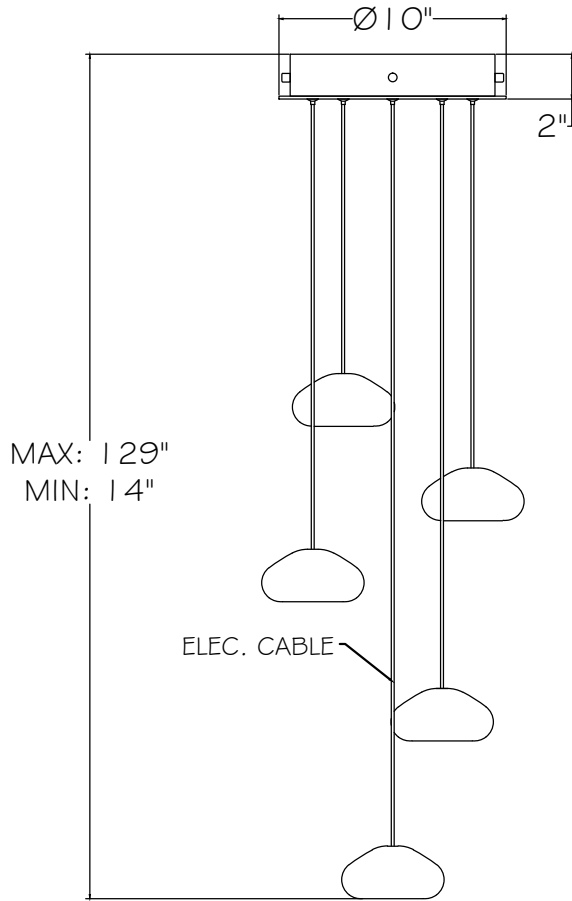

CUSTOMER REFERENCE DRAWING

FRONT VIEW

BOTTOM VIEW

SILVER

- 13 Clear glass-quartz combination
- 14 Natural glass-quartz combination
- 106 Nebula

GOLD

- 23 Clear glass-quartz combination
- 24 Natural glass-quartz combination
- 206 Nebula

THUMBNAIL IMAGES OF STYLE OPTIONS:

6" X 4-3/4"

6" x 4 1/2"

6" x 4 1/2"

5" x 4"

-13, -14, -23, -24

APPROX. 4.5"W X 3.5"H

-106 -206