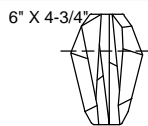

CUSTOMER REFERENCE DRAWING

FRONT VIEW

BOTTOM VIEW

SILVER

- 13 Clear glass-quartz combination
- 14 Natural glass-quartz combination
- 106 Nebula

GOLD

- 23 Clear glass-quartz combination
- 24 Natural glass-quartz combination
- 206 Nebula

THUMBNAIL IMAGES OF STYLE OPTIONS:

6" X 4-3/4"

6" x 4 1/2"

6" x 4 1/2"

5" x 4"

-13, -14, -23, -24

APPROX. 4.5"W X 3.5"H

-106 -206