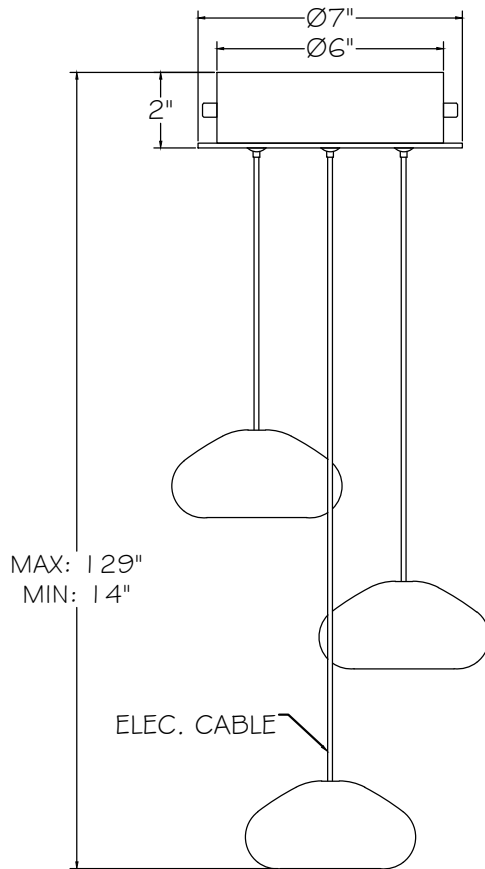

CUSTOMER REFERENCE DRAWING

MAX: 129"
MIN: 14"

ELEC. CABLE

FRONT VIEW

BOTTOM VIEW

SILVER

- 13 Clear glass-quartz combination
- 14 Natural glass-quartz combination
- 106 Nebula

GOLD

- 23 Clear glass-quartz combination
- 24 Natural glass-quartz combination
- 206 Nebula

THUMBNAIL IMAGES OF STYLE OPTIONS:

-13, -14, -23, -24

APPROX. 4.5"W X 3.5"H

-106 -206

This drawing, specifications and the product depicted are the exclusive property of Fine Art Handcrafted Lighting®. In compliance with US copyright and patent requirements, notice is hereby given that this document and the product depicted shall not be copied, altered or used in any manner without the expressed written consent of Fine Art Handcrafted Lighting®.