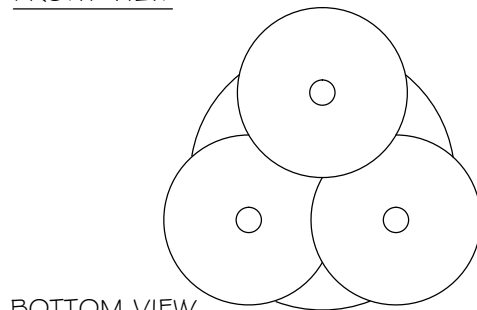

CUSTOMER REFERENCE DRAWING

MAX: 129"
MIN: 14"

ELEC. CABLE

FRONT VIEW

BOTTOM VIEW

SILVER

- 13 Clear glass-quartz combination
- 14 Natural glass-quartz combination
- 106 Nebula

GOLD

- 23 Clear glass-quartz combination
- 24 Natural glass-quartz combination
- 206 Nebula

THUMBNAIL IMAGES OF STYLE OPTIONS:

-13, -14, -23, -24

APPROX. 4.5"W X 3.5"H

-106 -206

This drawing, specifications and the product depicted are the exclusive property of Fine Art Handcrafted Lighting®. In compliance with US copyright and patent requirements, notice is hereby given that this document and the product depicted shall not be copied, altered or used in any manner without the expressed written consent of Fine Art Handcrafted Lighting®.