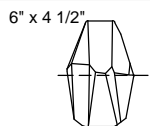

CUSTOMER REFERENCE DRAWING

MAX: 129"
MIN: 14"

ELEC. CABLE

FRONT VIEW

BOTTOM VIEW

SILVER

- 13 Clear glass-quartz combination
- 14 Natural glass-quartz combination
- 106 Nebula

GOLD

- 23 Clear glass-quartz combination
- 24 Natural glass-quartz combination
- 206 Nebula

THUMBNAIL IMAGES OF STYLE OPTIONS:

-13, -14, -23, -24

APPROX. 4.5"W X 3.5"H

-106 -206

This drawing, specifications and the product depicted are the exclusive property of Fine Art Handcrafted Lighting®. In compliance with US copyright and patent requirements, notice is hereby given that this document and the product depicted shall not be copied, altered or used in any manner without the expressed written consent of Fine Art Handcrafted Lighting®.