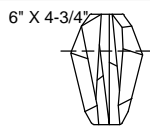

CUSTOMER REFERENCE DRAWING

MAX: 129"
MIN: 14"

ELEC. CABLE

FRONT VIEW

BOTTOM VIEW

SILVER

- 13 Clear glass-quartz combination
- 14 Natural glass-quartz combination
- 106 Nebula

GOLD

- 23 Clear glass-quartz combination
- 24 Natural glass-quartz combination
- 206 Nebula

THUMBNAIL IMAGES OF STYLE OPTIONS:

-13, -14, -23, -24

APPROX. 4.5"W X 3.5"H

-106 -206

This drawing, specifications and the product depicted are the exclusive property of Fine Art Handcrafted Lighting®. In compliance with US copyright and patent requirements, notice is hereby given that this document and the product depicted shall not be copied, altered or used in any manner without the expressed written consent of Fine Art Handcrafted Lighting®.