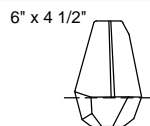

CUSTOMER REFERENCE DRAWING

MAX: 129"
MIN: 14"

ELEC. CABLE

FRONT VIEW

BOTTOM VIEW

SILVER

- 13 Clear glass-quartz combination
- 14 Natural glass-quartz combination
- 106 Nebula

GOLD

- 23 Clear glass-quartz combination
- 24 Natural glass-quartz combination
- 206 Nebula

THUMBNAIL IMAGES OF STYLE OPTIONS:

-13, -14, -23, -24

APPROX. 4.5"W X 3.5"H

-106 -206

This drawing, specifications and the product depicted are the exclusive property of Fine Art Handcrafted Lighting®. In compliance with US copyright and patent requirements, notice is hereby given that this document and the product depicted shall not be copied, altered or used in any manner without the expressed written consent of Fine Art Handcrafted Lighting®.