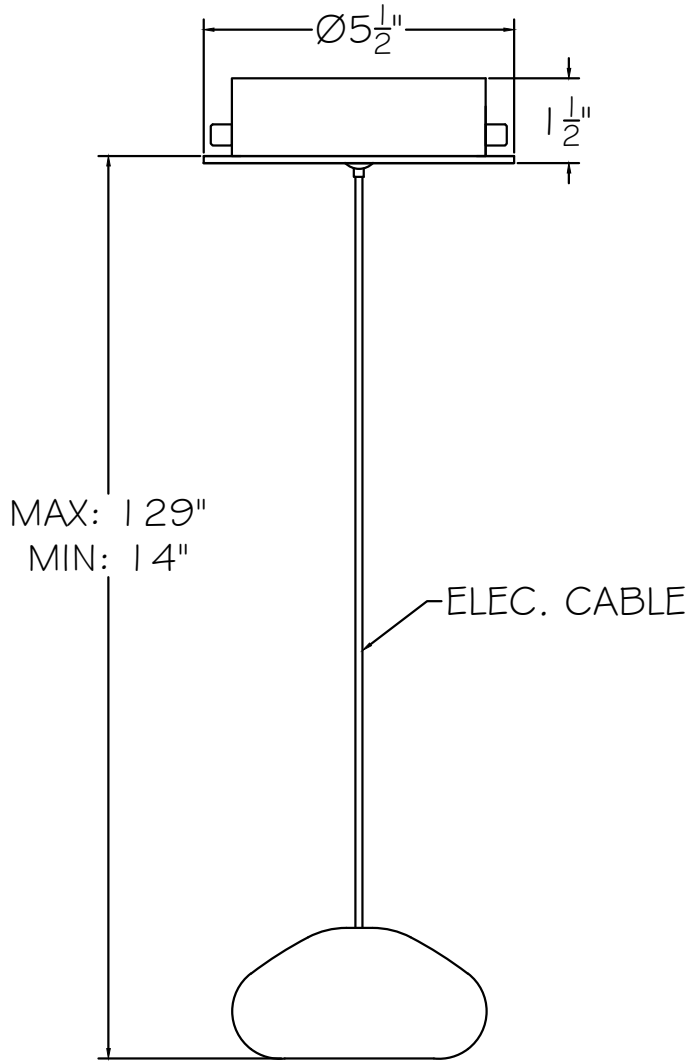

CUSTOMER REFERENCE DRAWING

MAX: 129"
MIN: 14"

ELEC. CABLE

FRONT VIEW

SILVER

- 10 Natural glass-Round
- 13 Clear glass-High
- 14 Clear glass-Medium
- 15 Clear glass-Low
- 16 Clear glass-Round
- 17 Natural glass-High
- 18 Natural glass-Medium
- 19 Natural glass-Low
- 106 Nebula

THUMBNAIL IMAGES OF STYLE OPTIONS:

<p>6" X 4-3/4"</p> <p>-13, -23, -17, -27</p>	<p>6" X 4-1/2"</p> <p>-14, -24, -18, -28</p>	<p>6" X 4-1/2"</p> <p>-15, -25, -19, -29</p>	<p>5" X 4"</p> <p>-16, -26, -10, -20</p>	<p>APPROX. 4.5"W X 3.5"H</p> <p>-106 -206</p>		
--	--	--	--	---	--	--