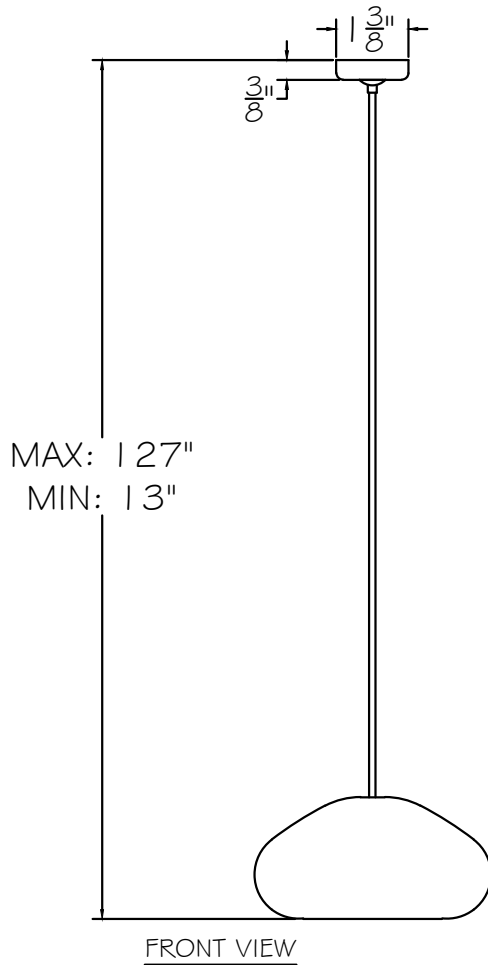

CUSTOMER REFERENCE DRAWING

SILVER

- 10 Natural glass-Round
- 13 Clear glass-High
- 14 Clear glass-Medium
- 15 Clear glass-Low
- 16 Clear glass-Round
- 17 Natural glass-High
- 18 Natural glass-Medium
- 19 Natural glass-Low
- 106 Nebula

GOLD

- 20 Natural glass-Round
- 23 Clear glass-High
- 24 Clear glass-Medium
- 25 Clear glass-Low
- 26 Clear glass-Round
- 27 Natural glass-High
- 28 Natural glass-Medium
- 29 Natural glass-Low
- 206 Nebula

THUMBNAIL IMAGES OF STYLE OPTIONS:

<p>6" X 4-3/4"</p> <p>-13, -23, -17, -27</p>	<p>6" X 4-1/2"</p> <p>-14, -24, -18, -28</p>	<p>6" X 4-1/2"</p> <p>-15, -25, -19, -29</p>	<p>5" X 4"</p> <p>-16, -26, -10, -20</p>	<p>APPROX. 4.5"W X 3.5"H</p> <p>-106 -206</p>		
--	--	--	--	---	--	--