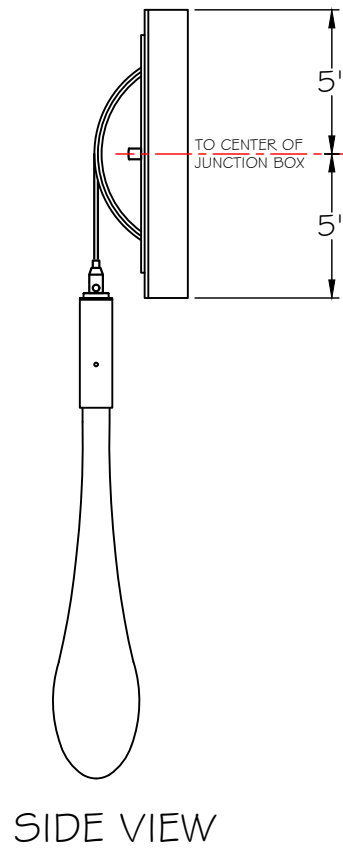

CUSTOMER REFERENCE DRAWING

STYLE CONFIGURATIONS:

-6ST (1078) SOFT BRONZE/GLD GLS COMBO

-7ST (1083) SOFT SILV. /SILV. GLS COMBO

-8ST (1123) COPPER /COPPER GLASS COMBO

This drawing, specifications and the product depicted are the exclusive property of Fine Art Handcrafted Lighting®. In compliance with US copyright and patent requirements, notice is hereby given that this document and the product depicted shall not be copied, altered or used in any manner without the expressed written consent of Fine Art Handcrafted Lighting®.