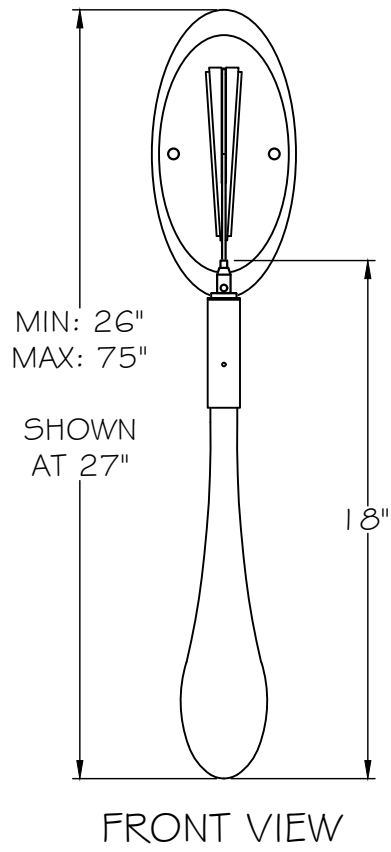

CUSTOMER REFERENCE DRAWING

STYLE CONFIGURATIONS:

-6ST (1078) SOFT BRONZE/GLD GLS COMBO

-7ST (1083) SOFT SILV. /SILV. GLS COMBO

-8ST (1123) COPPER /COPPER GLASS COMBO

This drawing, specifications and the product depicted are the exclusive property of Fine Art Handcrafted Lighting®. In compliance with US copyright and patent requirements, notice is hereby given that this document and the product depicted shall not be copied, altered or used in any manner without the expressed written consent of Fine Art Handcrafted Lighting®.

www.finearthl.com Tel:(305) 821-3850  
FINE ART LAMPS®

STYLE NUMBER:

100175

DATE:

2/10/2025