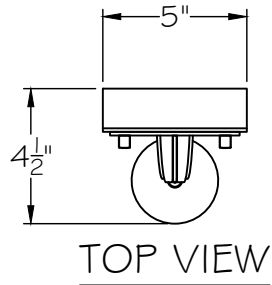

CUSTOMER REFERENCE DRAWING

STYLE CONFIGURATIONS:

-6ST (1078) SOFT BRONZE/GLD GLS COMBO

-7ST (1083) SOFT SILV. /SILV. GLS COMBO

-8ST (1123) COPPER /COPPER GLASS COMBO

This drawing, specifications and the product depicted are the exclusive property of Fine Art Handcrafted Lighting®. In compliance with US copyright and patent requirements, notice is hereby given that this document and the product depicted shall not be copied, altered or used in any manner without the expressed written consent of Fine Art Handcrafted Lighting®.