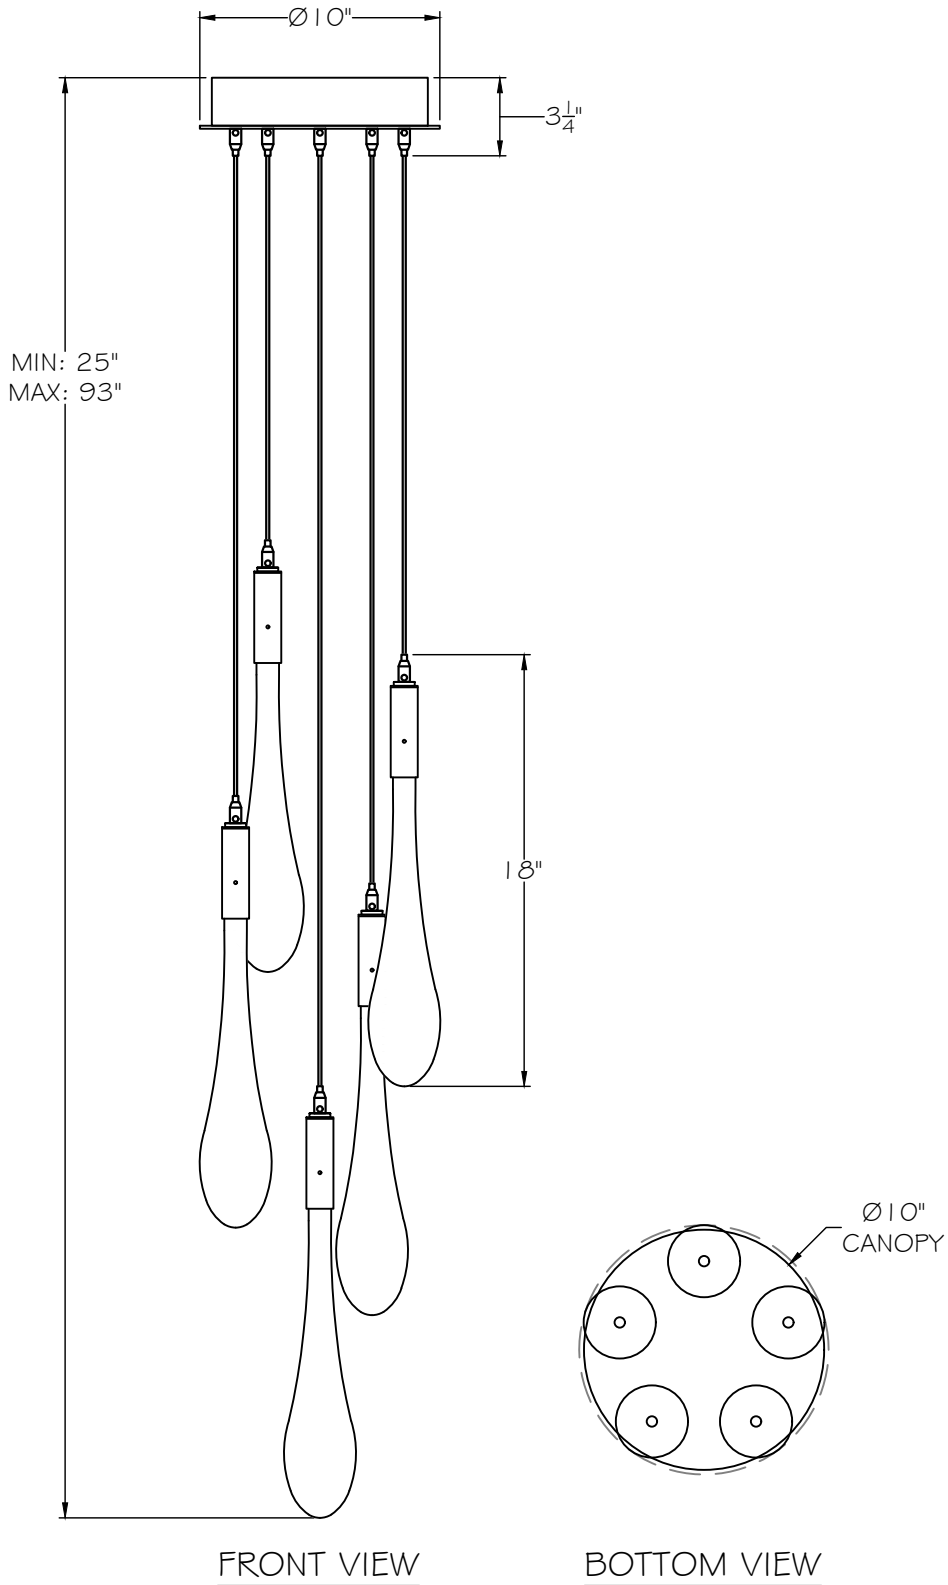

CUSTOMER REFERENCE DRAWING

FRONT VIEW

BOTTOM VIEW

STYLE CONFIGURATIONS:

-6ST (1078) SOFT BRONZE/GLD GLS COMBO

-7ST (1083) SOFT SILV. /SILV. GLS COMBO

-8ST (1123) COPPER /COPPER GLASS COMBO

This drawing, specifications and the product depicted are the exclusive property of Fine Art Handcrafted Lighting®. In compliance with US copyright and patent requirements, notice is hereby given that this document and the product depicted shall not be copied, altered or used in any manner without the expressed written consent of Fine Art Handcrafted Lighting®.

www.finearthl.com Tel:(305) 821-3850  
FINE ART LAMPS®

STYLE NUMBER:

100174

DATE:

2/10/2025