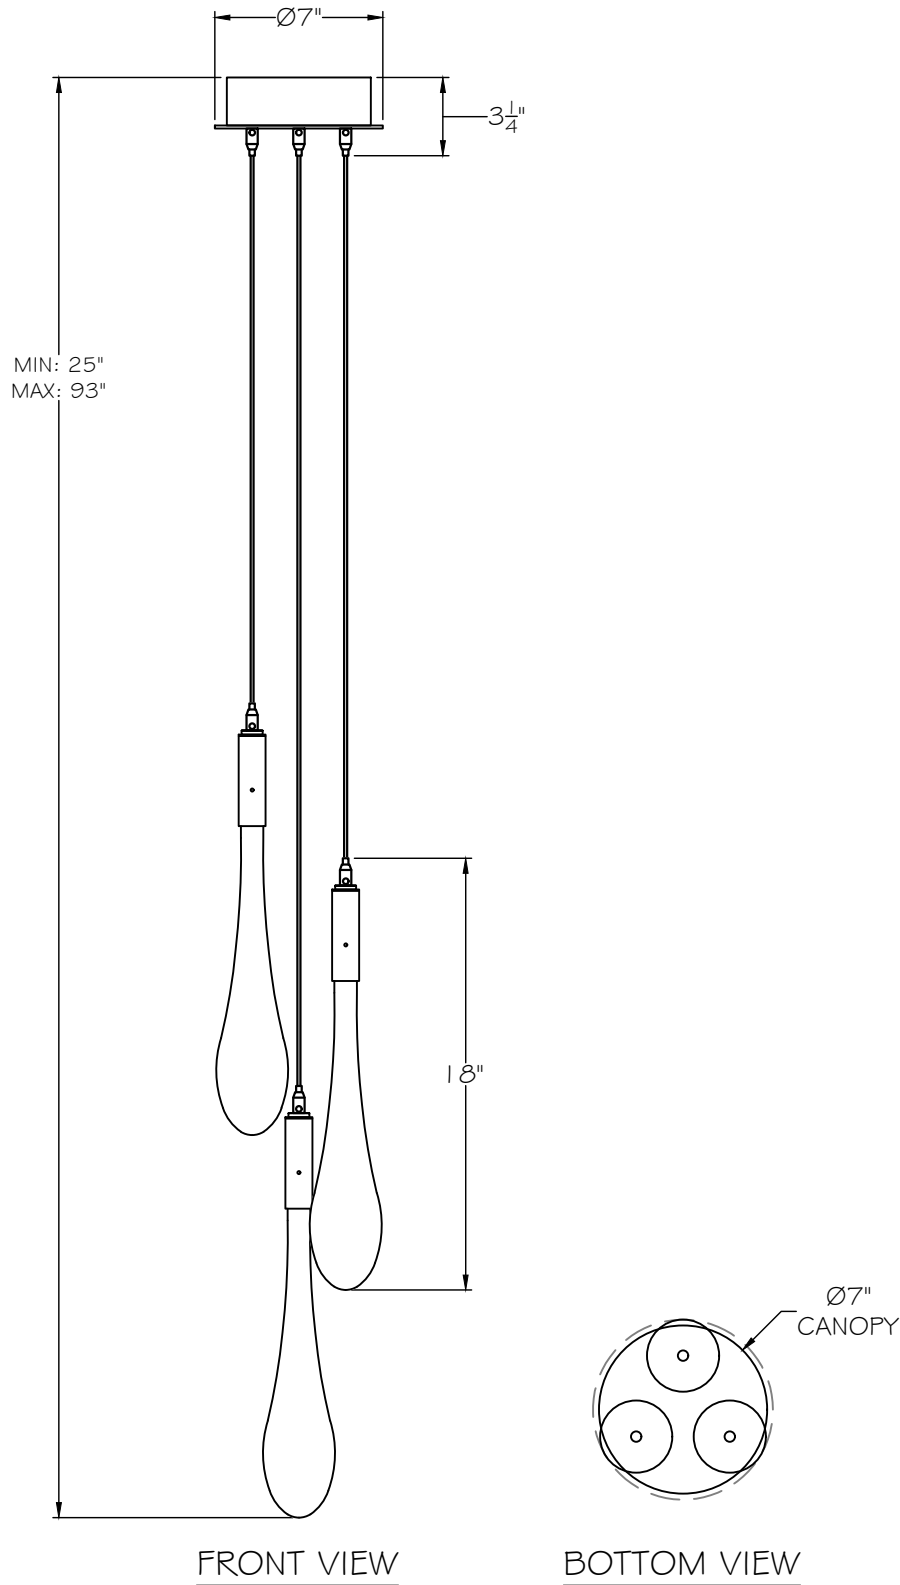

CUSTOMER REFERENCE DRAWING

STYLE CONFIGURATIONS:

-6ST (1078) SOFT BRONZE/GLD GLS COMBO

-7ST (1083) SOFT SILV. /SILV. GLS COMBO

-8ST (1123) COPPER /COPPER GLASS COMBO

This drawing, specifications and the product depicted are the exclusive property of Fine Art Handcrafted Lighting®. In compliance with US copyright and patent requirements, notice is hereby given that this document and the product depicted shall not be copied, altered or used in any manner without the expressed written consent of Fine Art Handcrafted Lighting®.

www.finearthl.com Tel:(305) 821-3850  
FINE ART LAMPS®

STYLE NUMBER:

100173

DATE:

2/10/2025