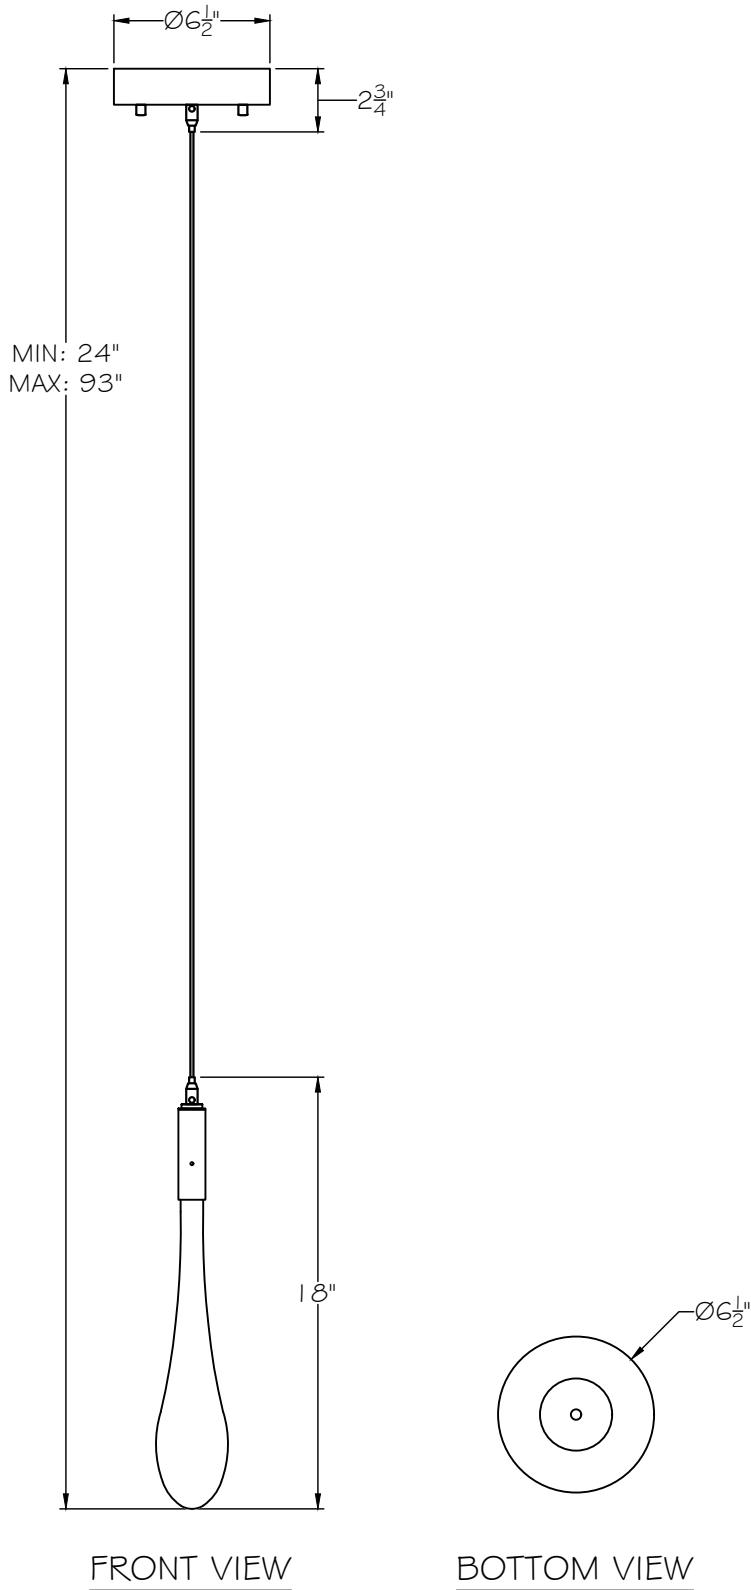

CUSTOMER REFERENCE DRAWING

FRONT VIEW

BOTTOM VIEW

STYLE CONFIGURATIONS:

-6ST (1078) SOFT BRONZE/GLD GLS COMBO

-7ST (1083) SOFT SILV. /SILV. GLS COMBO

-8ST (1123) COPPER /COPPER GLASS COMBO

This drawing, specifications and the product depicted are the exclusive property of Fine Art Handcrafted Lighting®. In compliance with US copyright and patent requirements, notice is hereby given that this document and the product depicted shall not be copied, altered or used in any manner without the expressed written consent of Fine Art Handcrafted Lighting®.

www.finearthl.com Tel:(305) 821-3850
FINE ART LAMPS®

STYLE NUMBER:

100172

DATE:

2/10/2025