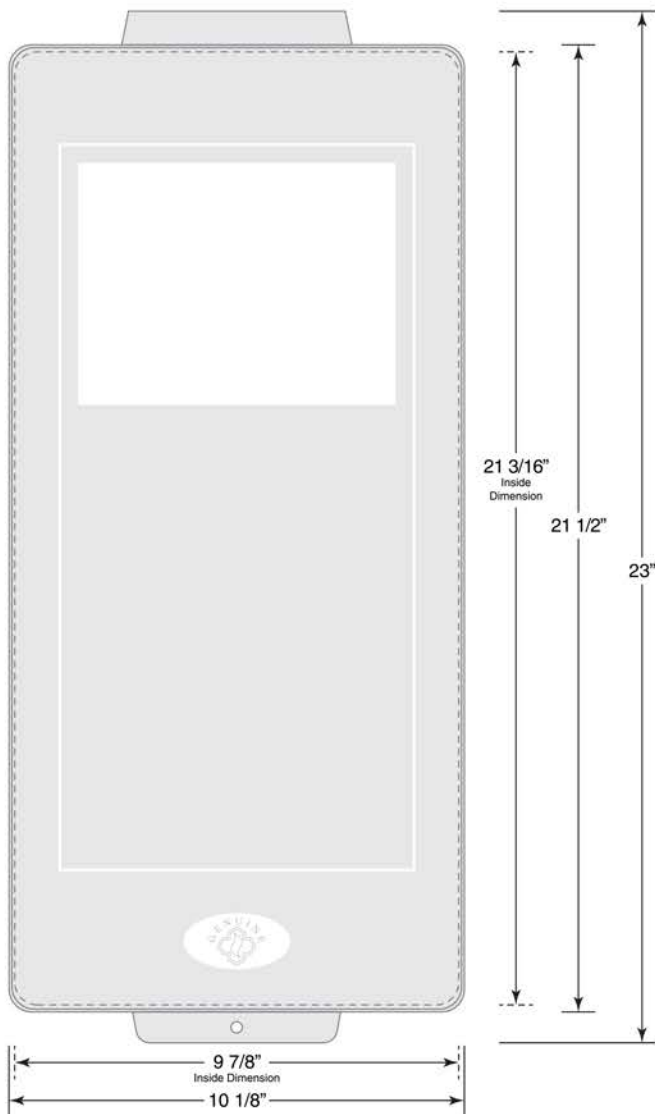

Mark II & Mark II Junior Replacement Panels

M2JC - Clear • M2JCR - Red

M2C - Clear • M2CR - Red

Note: The width measurements are from the widest parts of the panel. (Back side of panel.)

Note: The width measurements are from the widest parts of the panel. (Back side of panel.)