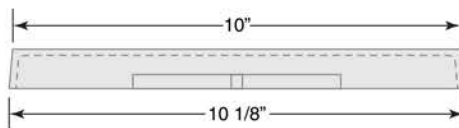

Mark II & Mark II Junior Replacement Panels

M2JC - Clear • M2JCR - Red

M2C - Clear • M2CR - Red

Note: The width measurements are from the widest parts of the panel. (Back side of panel.)

Note: The width measurements are from the widest parts of the panel. (Back side of panel.)