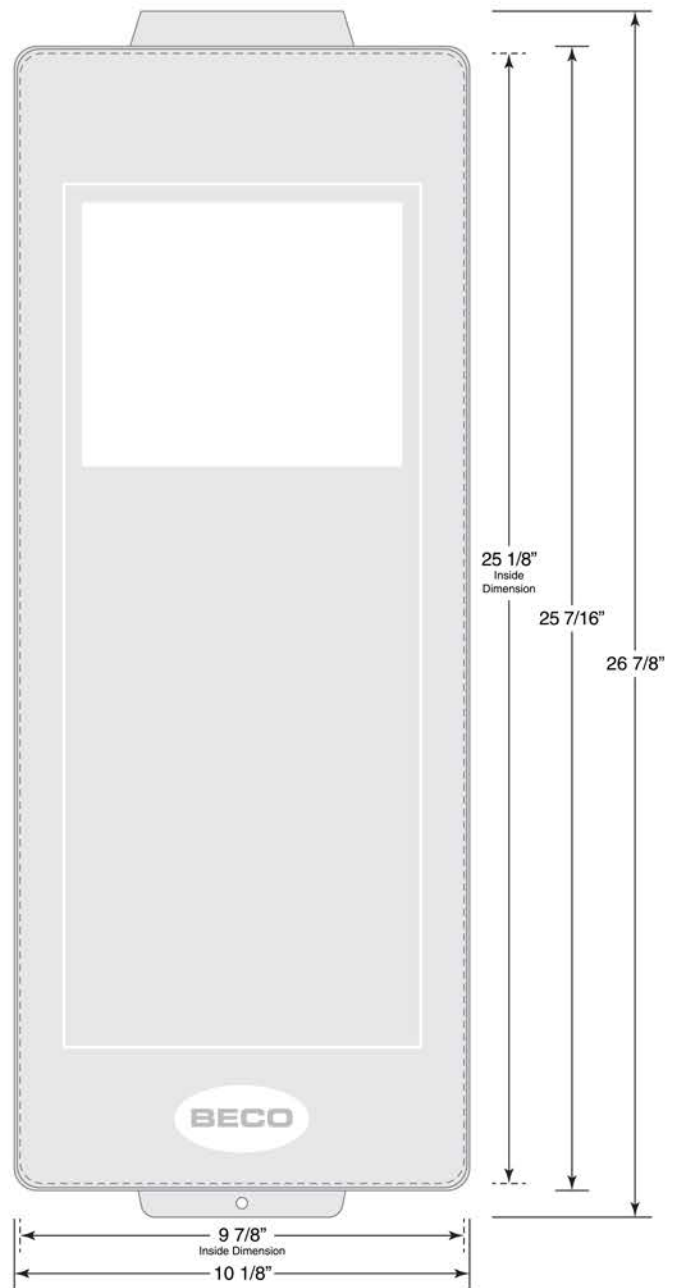

Mark II & Mark II Junior Replacement Panels

M2JC - Clear • M2JCR - Red

M2C - Clear • M2CR - Red

Note: The width measurements are from the widest parts of the panel. (Back side of panel.)

Note: The width measurements are from the widest parts of the panel. (Back side of panel.)