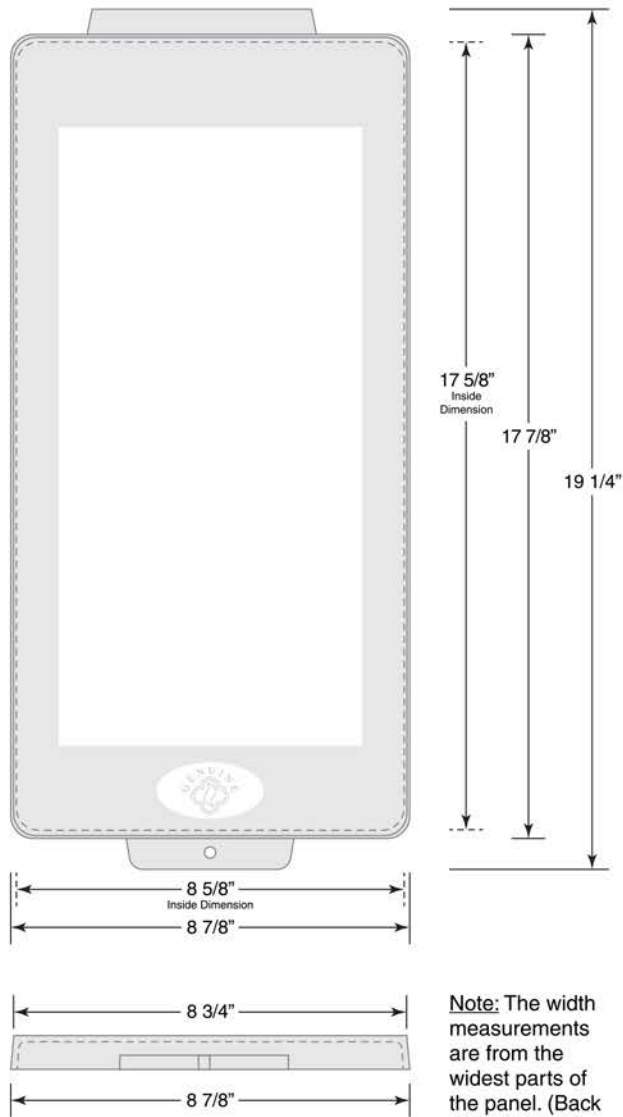

Mark I & Mark I Junior Replacement Panels

MJC - Clear • MJCR - Red

Note: The width measurements are from the widest parts of the panel. (Back side of panel.)

M1C - Clear • M1CR - Red

Note: The width measurements are from the widest parts of the panel. (Back side of panel.)