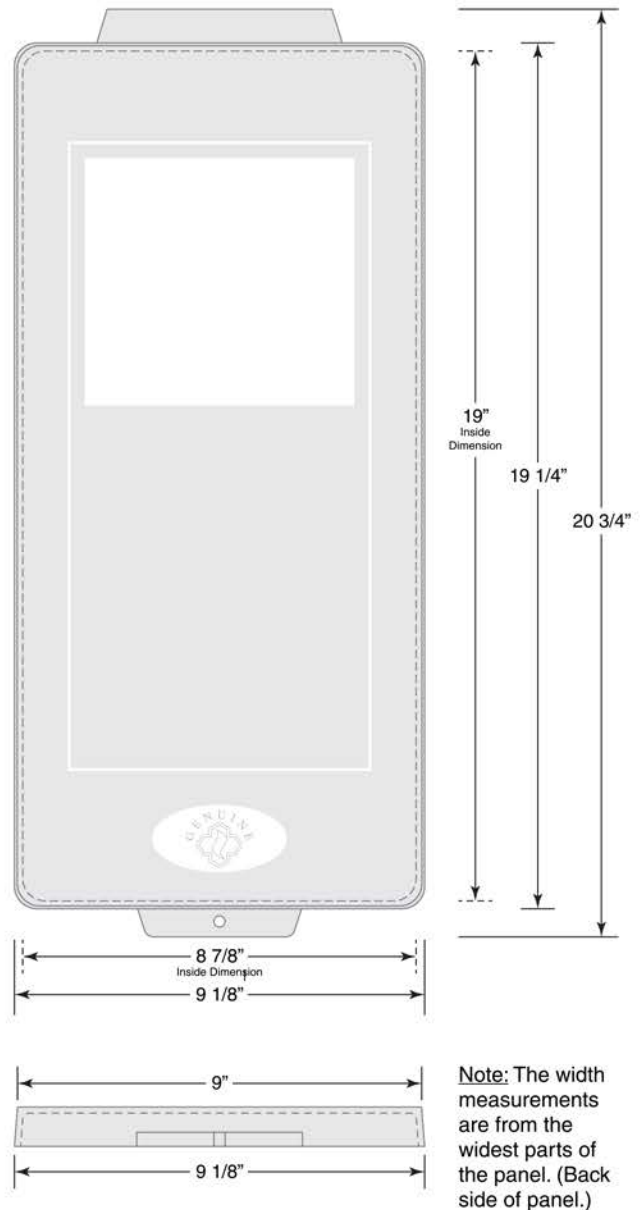

Mark I & Mark I Junior Replacement Panels

MJC - Clear • MJCR - Red

Note: The width measurements are from the widest parts of the panel. (Back side of panel.)

M1C - Clear • M1CR - Red

Note: The width measurements are from the widest parts of the panel. (Back side of panel.)