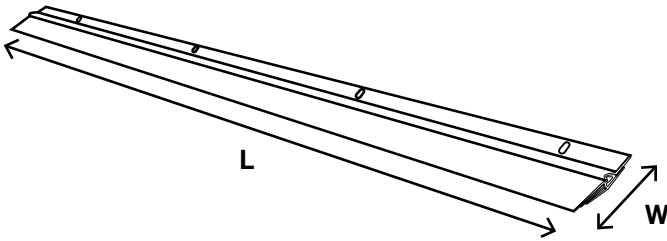

TRIPLE SEAL DOOR SWEEP

TSV325L, TSV325L-B, TSV325L-W

OVERVIEW

Our professional-grade aluminum and vinyl triple seal door sweep includes three draft-stopping vinyl sealing fins for deep sealing power. The door sweep is ideal for sealing both large and small gaps on new or old, residential and commercial doors and can be used for interior or exterior applications. It features an extruded aluminum carrier with five slotted screw holes for easy adjustment and efficient installation. With the vinyl-seal back, no caulking is needed.

KEY FEATURES

- 2-1/8" height
- Phillips-head screws included
- Weather-resistant insulation
- Tough draft blockers
- Durable gaskets
- Simple installation

MODEL #	DESCRIPTION	COLOR	LENGTH
TSV325L	Triple Seal Door Sweep	Gray	36"
TSV325L-B	Triple Seal Door Sweep	Brown	36"
TSV325L-W	Triple Seal Door Sweep	White	36"

TRIPLE SEAL DOOR SWEEP

TSV325L, TSV325L-B, TSV325L-W

DIMENSIONS

PRODUCT

CASE

CATALOG #	L	W
TSV325L, TSV325L-B, TSV325L-W	36"	2.125"

CATALOG #	L	W	H	CASE QTY.	GROSS WT.
TSV325L, TSV325L-B, TSV325L-W	39.5"	7.5"	4.5"	50	26.7 lbs.