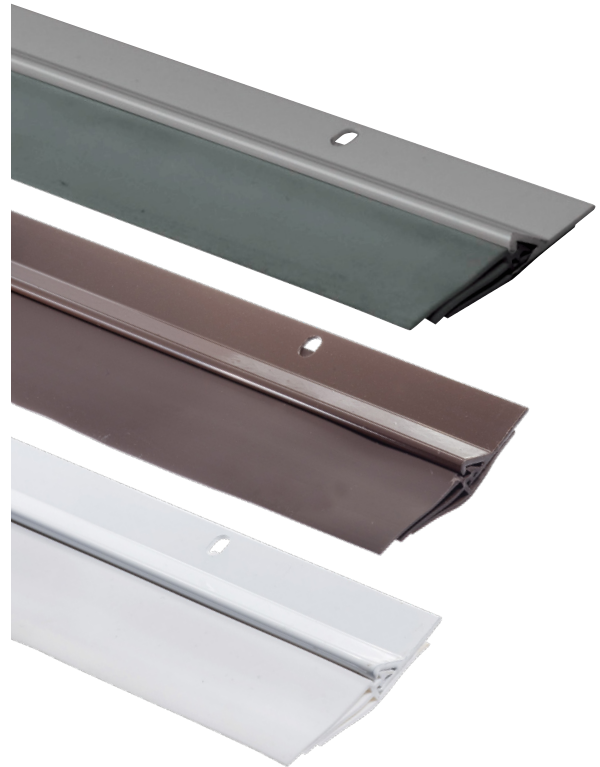

TRIPLE SEAL DOOR SWEEP

TSV325L, TSV325L-B, TSV325L-W

OVERVIEW

Our professional-grade aluminum and vinyl triple seal door sweep includes three draft-stopping vinyl sealing fins for deep sealing power. The door sweep is ideal for sealing both large and small gaps on new or old, residential and commercial doors and can be used for interior or exterior applications. It features an extruded aluminum carrier with five slotted screw holes for easy adjustment and efficient installation. With the vinyl-seal back, no caulking is needed.

KEY FEATURES

- 2-1/8" height
- Phillips-head screws included
- Weather-resistant insulation
- Tough draft blockers
- Durable gaskets
- Simple installation

MODEL #	DESCRIPTION	COLOR	LENGTH
TSV325L	Triple Seal Door Sweep	Gray	36"
TSV325L-B	Triple Seal Door Sweep	Brown	36"
TSV325L-W	Triple Seal Door Sweep	White	36"

TRIPLE SEAL DOOR SWEEP

TSV325L, TSV325L-B, TSV325L-W

DIMENSIONS

PRODUCT

CASE

CATALOG #	L	W
TSV325L, TSV325L-B, TSV325L-W	36"	2.125"

CATALOG #	L	W	H	CASE QTY.	GROSS WT.
TSV325L, TSV325L-B, TSV325L-W	39.5"	7.5"	4.5"	50	26.7 lbs.