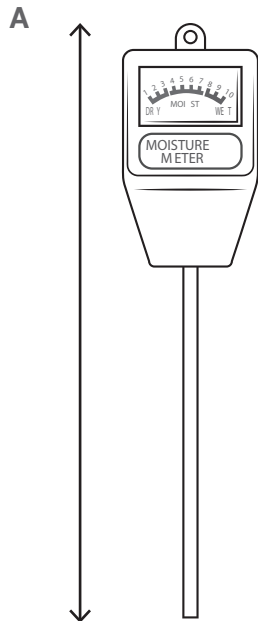

OVERVIEW

Our Moisture Meter promotes healthier lawns, gardens and shrubs by eliminating improper watering—also a major cause of wasted water. It works by measuring the soil at the root level and instantly identifying if too much or too little watering has occurred. Simply insert the probe into the soil to receive an accurate measurement.

KEY FEATURES

- Batteries not required
- Easy-to-read dial

ITEM CODE	DESCRIPTION	QUANTITY
MM071	Moisture Meter	72
MM071-F	Frog Moisture Meter	72
MM071-L	Ladybug Moisture Meter	72

DIMENSIONS

PRODUCT

MODEL	HEIGHT
A	11.3"

PACKAGING

MODEL #	L	W	H	CASE QTY	GROSS WT
MM071	14.7"	12.4"	15.3"	72	13.75 lbs
MM071-F	14.9"	12.7"	15"	72	12.7 lbs
MM071-L	15.2"	12.7"	15.5"	72	13.1 lbs

For warranty claims, please contact:

customercare@amconservation.com