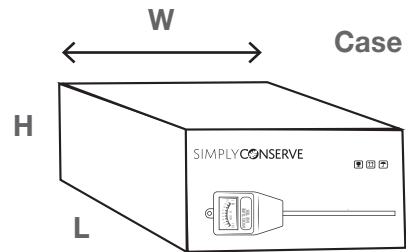

OVERVIEW

Our Moisture Meter promotes healthier lawns, gardens and shrubs by eliminating improper watering—also a major cause of wasted water. It works by measuring the soil at the root level and instantly identifying if too much or too little watering has occurred. Simply insert the probe into the soil to receive an accurate measurement.

KEY FEATURES

- Batteries not required
- Easy-to-read dial

ITEM CODE	DESCRIPTION	QUANTITY
MM071	Moisture Meter	72
MM071-F	Frog Moisture Meter	72
MM071-L	Ladybug Moisture Meter	72

DIMENSIONS

PRODUCT

MODEL	HEIGHT
A	11.3"

PACKAGING

MODEL #	L	W	H	CASE QTY	GROSS WT
MM071	14.7"	12.4"	15.3"	72	13.75 lbs
MM071-F	14.9"	12.7"	15"	72	12.7 lbs
MM071-L	15.2"	12.7"	15.5"	72	13.1 lbs

For warranty claims, please contact:

customercare@amconservation.com