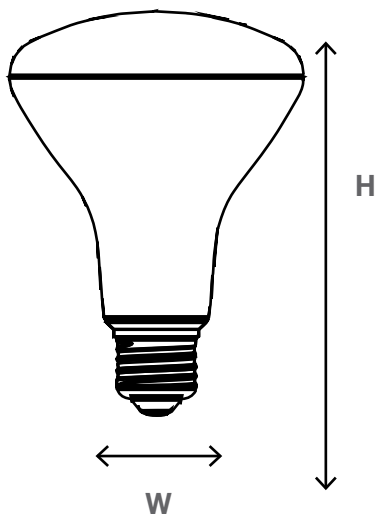

OVERVIEW

Our dimmable 17-watt BR40 LED bulb is equipped with a wide beam angle that directs bright, even light in a wide area. The lamp is equivalent to a 100-watt incandescent and features a standard medium base. This allows the lamp to be easily installed into existing sockets, decorative fixtures, and outdoor fixtures. This bulb is suitable for dry or damp locations.

KEY FEATURES

- 25,000-hour lifespan
- Suitable for damp locations
- Dimmable
- 100-watt equivalent

25,000 HOURS

SUITABLE FOR DAMP LOCATIONS

DIMMABLE

ORDERING INFORMATION

SOURCE	WATTAGE	LAMP TYPE	CCT
L = LED	17 = 17W	R40 = BR40 LAMP	27 = 2700K

SPECIFICATIONS

CATALOG #	WATTS	CCT	LUMENS	VOLTAGE
LR40D17W-27K	17	2700K	1400	120V

DIMENSIONS

PRODUCT

PACKAGING

CATALOG #	L	W	H
LR40D17W-27K	5"	5"	7.1"

CATALOG #	L	W	H	CASE QTY	GROSS WT
LR40D17W-27K	10.7"	15.7"	15.3"	12	9.35 lbs