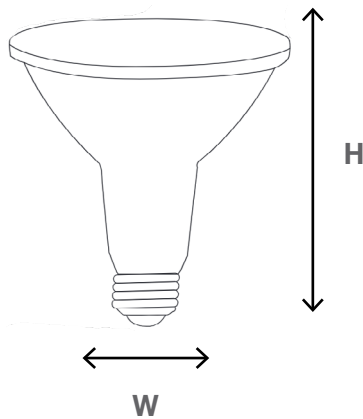

OVERVIEW

Our dimmable LED par lamp is equipped with a wide beam angle that directs bright, even light in a large area. The lamp's standard medium base allows for easy installation into existing sockets, decorative fixtures, and some outdoor fixtures. The bulb is suitable for dry or wet locations.

KEY FEATURES

- 25,000-hour lifespan
- Suitable for damp locations
- Dimmable
- Mercury- and lead-free

25,000 HOURS

SUITABLE FOR DAMP LOCATIONS

DIMMABLE

ORDERING INFORMATION

SOURCE	WATTAGE	LAMP TYPE	CCT
L = LED	15 = 15W	PAR38 = PAR38 LAMP	27 = 2700K 50 = 5000K

**SPECIFICATIONS**

CATALOG #	WATTS	CCT	LUMENS	CRI	VOLTAGE
LPAR38D15W-27K	15W	2700K	1250	≥80	120
LPAR38D15W-50K	15W	5000K	1250	≥80	120

**DIMENSIONS**

**PRODUCT**

**PACKAGING**

CATALOG #	H	W
LPAR38D15W-27K	5.08"	4.72"
LPAR38D15W-50K	5.08"	4.72"

CATALOG #	L	W	H	CASE QTY	GROSS WT
LPAR38D15W-27K	15.5"	20.6"	13.2"	24	20.6 lbs
LPAR38D15W-50K	15.5"	20.6"	13.2"	24	20.6 lbs

**5-Year Limited Warranty**

If this PAR38 lamp fails to operate for a 5-year period under normal consumer use (6 hours/day, 7 days/week), from the date of purchase or distribution by an energy conservation program and has been properly installed, AM Conservation will replace the lamp free of charge.