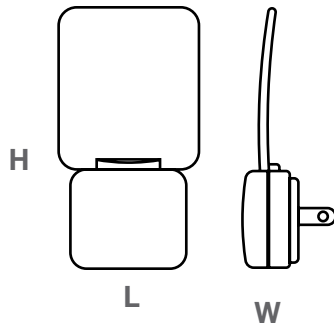

SPECIFICATIONS

CATALOG #	WATTS
LD-47	0.3W
LNL-03	0.3W

LD-47

LNL-03

DIMENSIONS

PRODUCT

PACKAGING

CATALOG #	L	W	H
LD-47	2"	1.625"	3.83"
LNL-03	4"	1"	1.3"

CATALOG #	L	W	H	CASE QTY	GROSS WT
LD-47	9.7"	8.7"	11.6"	100	8.2 lbs
LNL-03	12"	9"	9.4"	100	7.95 lbs

To learn more, please visit:

www.amconservationgroup.com