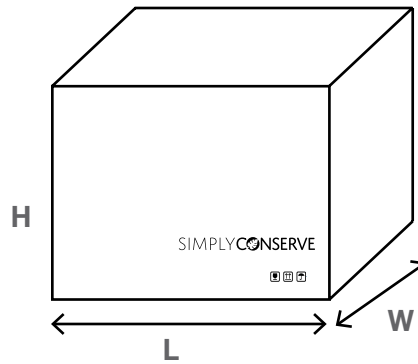

SPECIFICATIONS

CATALOG #	WATTS
LD-47	0.3W
LNL-03	0.3W

LD-47

LNL-03

DIMENSIONS

PRODUCT

PACKAGING

CATALOG #	L	W	H
LD-47	2"	1.625"	3.83"
LNL-03	4"	1"	1.3"

CATALOG #	L	W	H	CASE QTY	GROSS WT
LD-47	9.7"	8.7"	11.6"	100	8.2 lbs
LNL-03	12"	9"	9.4"	100	7.95 lbs

To learn more, please visit:

www.amconservationgroup.com