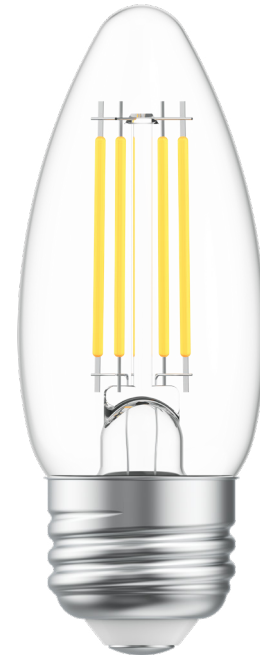

OVERVIEW

Our dimmable LED filament lamp is suitable for dry and damp locations. The lamp is equivalent to a 40-watt incandescent and it is also suitable for use in totally enclosed luminaires.

KEY FEATURES

- 15,000-hour lifespan
- Suitable for dry, damp, and wet locations
- Dimmable*
- Mercury- and lead-free

15,000
HOURS

SUITABLE FOR
WET LOCATIONS

DIMMABLE

ORDERING INFORMATION

SOURCE	WATTAGE	LAMP TYPE	CCT	BASE	STYLE
L = LED	4.5 = 4.5W	CDL = Candelabra	3000K = 3000K	E26 = E26 Med. Base	FIL = Filament

*See www.amconservation.com for dimmer compatibility

SPECIFICATIONS

CATALOG #	WATTS	CCT	LUMENS	CRI	VOLTAGE
L4.5CDL3000KE26FIL	4.5W	3000K	500	≥80	120

DIMENSIONS

PRODUCT

PACKAGING

CATALOG #	L	W
L4.5CDL3000KE26FIL	3.54"	1.38"