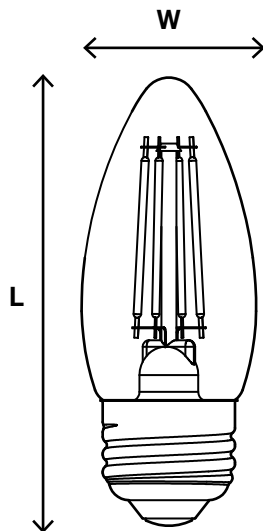

- 15,000-hour lifespan
- Suitable for dry, damp, and wet locations
- Dimmable*
- Mercury- and lead-free

15,000
HOURS

SUITABLE FOR
WET LOCATIONS

DIMMABLE

ORDERING INFORMATION

SOURCE	WATTAGE	LAMP TYPE	CCT	BASE	STYLE
L = LED	4.5 = 4.5W	CDL = Candelabra	3000K = 3000K	E26 = E26 Med. Base	FIL = Filament

*See www.amconservation.com for dimmer compatibility

SPECIFICATIONS

CATALOG #	WATTS	CCT	LUMENS	CRI	VOLTAGE
L4.5CDL3000KE26FIL	4.5W	3000K	500	≥80	120

DIMENSIONS

PRODUCT

PACKAGING

CATALOG #	L	W
L4.5CDL3000KE26FIL	3.54"	1.38"