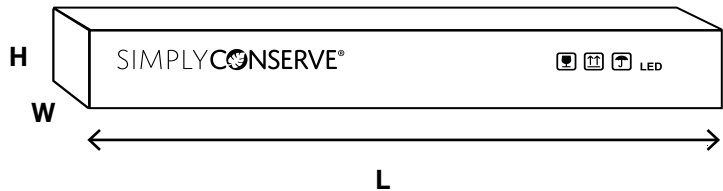

CATALOG #	L	DIA
L25T5G40A	45.8"	0.7"
L25T5G50A	45.8"	0.7"

CATALOG #	L	W	H	CASE QTY	GROSS WT
L25T5G40A	47.25"	5.125"	5.125"	25	8 lbs
L25T5G50A	47.25"	5.125"	5.125"	25	8 lbs

5-Year Limited Warranty

AM Conservation guarantees to the original purchaser or recipient of this lamp that it is free from defects in material and workmanship for five years from the date of purchase. Warranty is limited to repair or replacement of the lamp. Lamps being returned must include proof of purchase.

For warranty claims, please contact:

customercare@amconservation.com

To learn more, please visit:

www.amconservation.com