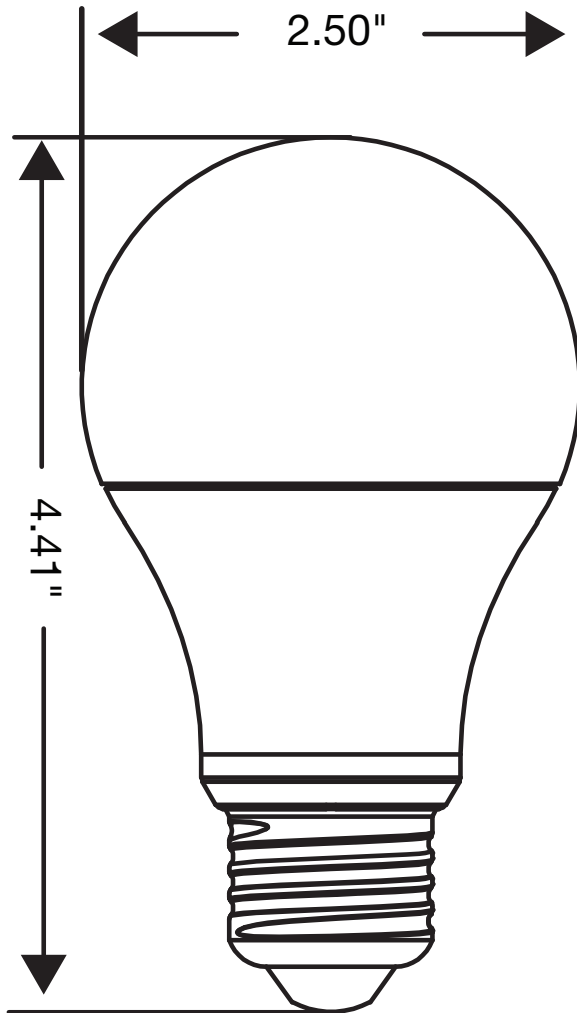

THE DIMENSIONS**

*Factors in calculating savings potential:

0.11¢ per kWh (<http://www.business.ftc.gov/documents/bus26-lighting-facts-questions-and-answers-manufacturers>)

**Dimensions are subject to change

***WARRANTY DETAILS

AM Conservation Group, Inc. guarantees to the original purchaser or recipient of this lamp that it is free from defects in material and workmanship for five years from the date of purchase. Warranty is limited to repair or replacement of the lamp. Lamps being returned must include proof of purchase.