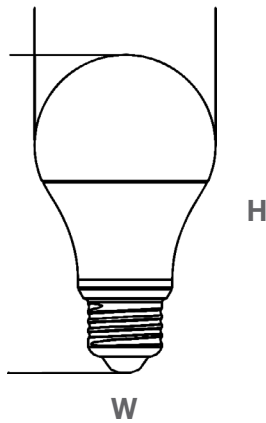

CATALOG #	WATTS	CCT	LUMENS	CRI	VOLTAGE
L06A1927KENCL	6	2700K	480	≥80	120V
L06A1927KENC60	6	2700K	480	≥80	120V

DIMENSIONS