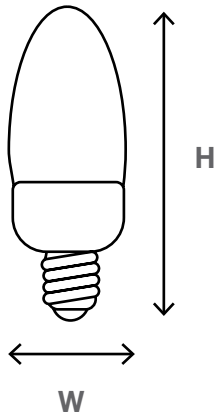

KEY FEATURES

- 25,000-hour lifespan
- Dimmable
- Mercury- and lead-free

25,000 HOURS

MERCURY-FREE

DIMMABLE

ORDERING INFORMATION

SOURCE	WATTAGE	LAMP TYPE	CCT
L = LED	4.5 = 4.5W	CDL = Candelabra	27 = 2700K

**SPECIFICATIONS**

CATALOG #	WATTS	CCT	LUMENS	CRI	VOLTAGE
L05CDL2700K	4.5W	2700K	350	≥80	120

**DIMENSIONS**

**PRODUCT**

**PACKAGING**

CATALOG #	H	W
L05CDL2700K	3.83"	1.38"

CATALOG #	L	W	H	CASE QTY	GROSS WT
L05CDL2700K	10.1"	9.9"	9.9"	50	7.75 lbs