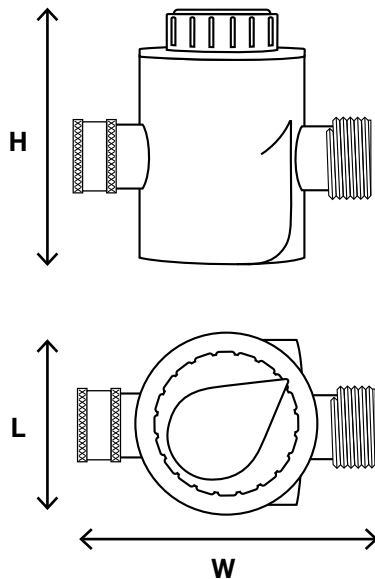

OVERVIEW

Our Garden Hose Timer makes it possible to water the yard without the waste. Set the timer to water early in the morning during times of least evaporation and when it doesn't interfere with a schedule. Setting the timer prevents over-watering. The timer will automatically shut off when it has completed the watering cycle. It is constructed of a durable plastic housing and includes a brass connector. Ideal for watering the lawn, garden and micro-watering hanging baskets and potted plants.

CATALOG #		TYPE
PROJECT		
COMMENTS		DATE
PREPARED BY		

KEY FEATURES

- Automatic shut off
- Durable plastic housing
- Brass connector

MODEL #	CASE QUANTITY
62018-I	50

DIMENSIONS

PRODUCT

CASE

CATALOG #	L	W	H
62018-I	2.6"	4.5"	3.8"

CATALOG #	L	W	H	CASE QTY.	GROSS WT.
62018-I	10"	13.9"	20.4"	50	21.4 lbs.

5-Year Limited Warranty

AM Conservation® guarantees to the original purchaser or recipient of a spray valve that it is free from defects in material and workmanship for a period of 5 years. AM Conservation® will at our choice replace any part of the spray valve which is in our opinion defective provided that the product has not been abused, misused, altered, or damaged after its purchase. This includes damage due to the use of tools or harsh chemicals. In the event a product has been discontinued, AM Conservation® will replace it with what we determine to be the closest product. AM Conservation® is not responsible for labor charges, installation, or other consequential cost. AM Conservation®'s responsibility shall not exceed the original cost of the product.