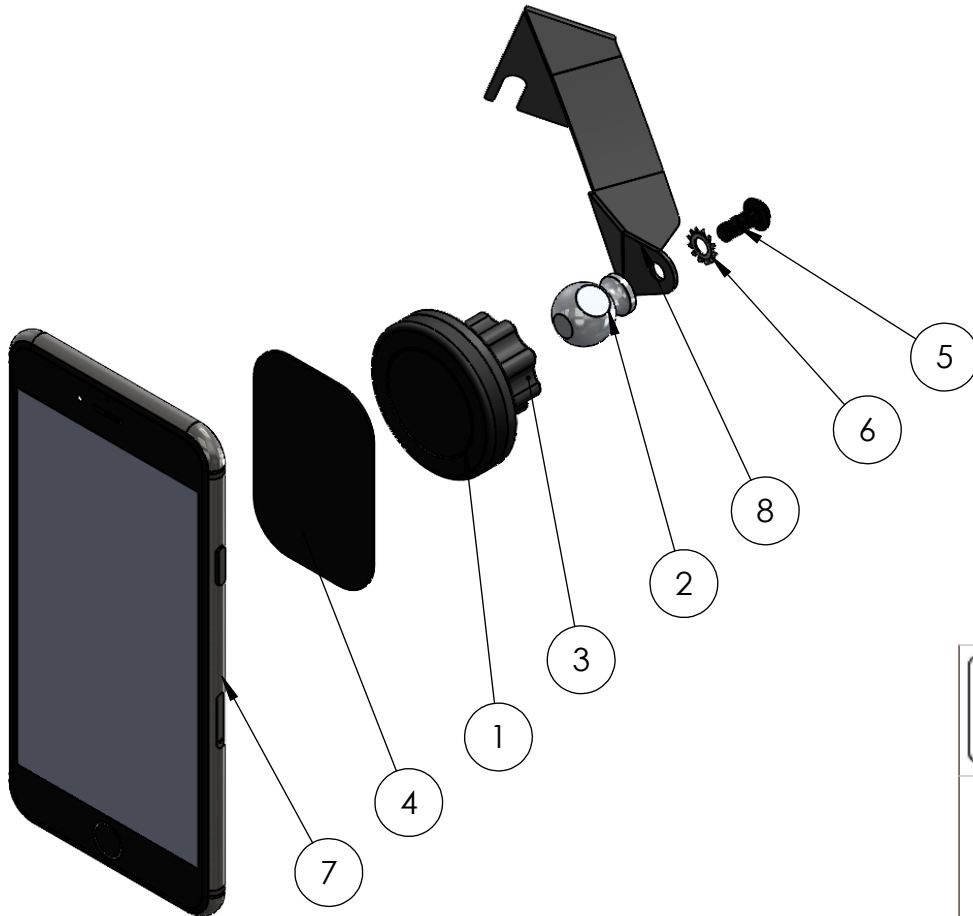

ITEM NO.	PART NUMBER	DESCRIPTION	QTY.
1	PM01_A	MAGNET, PHONE MOUNT	1
2	PM01_B	ALUMINUM BALL, PHONE MOUNT	1
3	PM01_C	LOCK-NUT, PHONE MOUNT	1
4	PM01_D	STEEL PLATE, ADHESIVE, PHONE MOUNT	1
5	97763A232	10-32 X 1/2" LG BUTTON HD SCREW	1
6	95584A205	EXTERNAL TOOTH LOCK WASHER, #10	1
7	iPhone	PHONE	1
8	PM67	R60 MINI PHONE MOUNT	1

(802)893-7366

32 Catamount Dr.
Milton, VT, 05468

R60 MINI PHONE MOUNT