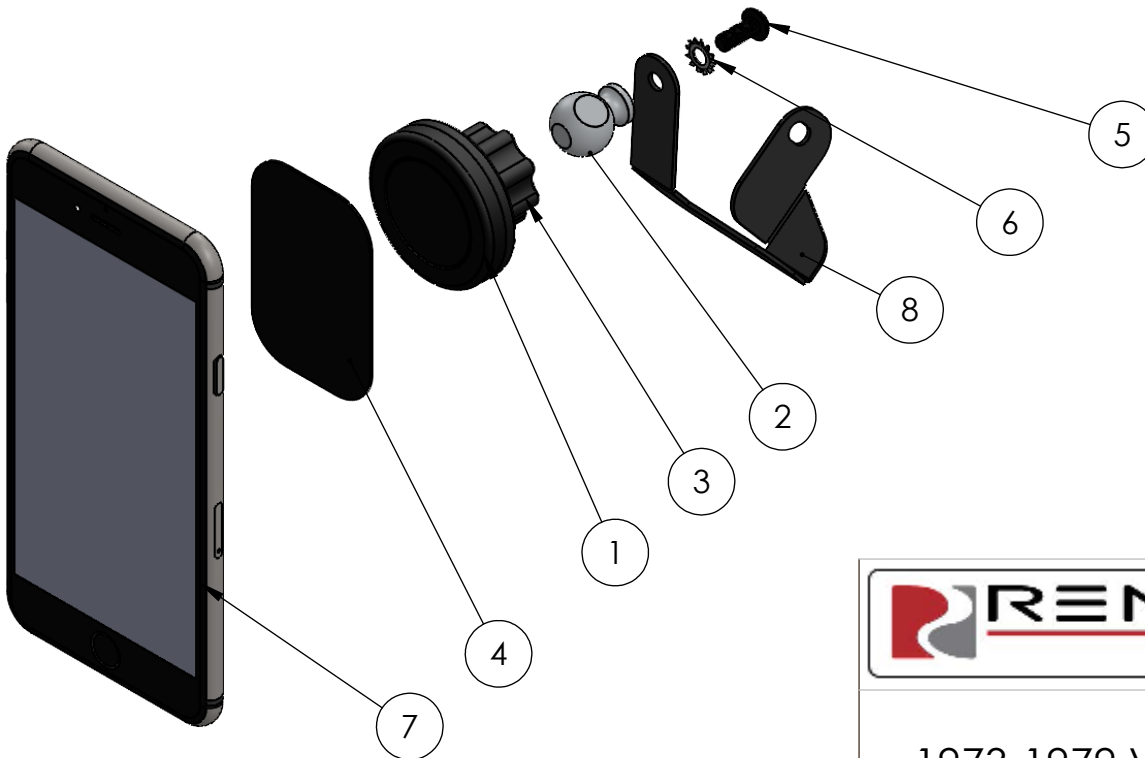

ITEM NO.	PART NUMBER	DESCRIPTION	QTY.
1	PM01_A	MAGNET, PHONE MOUNT	1
2	PM01_B	ALUMINUM BALL, PHONE MOUNT	1
3	PM01_C	LOCK-NUT, PHONE MOUNT	1
4	PM01_D	STEEL PLATE, ADHESIVE, PHONE MOUNT	1
5	97763A232	10-32 X 1/2" LG BUTTON HD SCREW	1
6	95584A205	EXTERNAL TOOTH LOCK WASHER, #10	1
7	iPhone	PHONE	1
8	PM65	R56 MINI PHONE MOUNT	1

(802)893-7366

32 Catamount Dr.
Milton, VT, 05468

1973-1979 VW SUPER BEETLE PHONE MOUNT