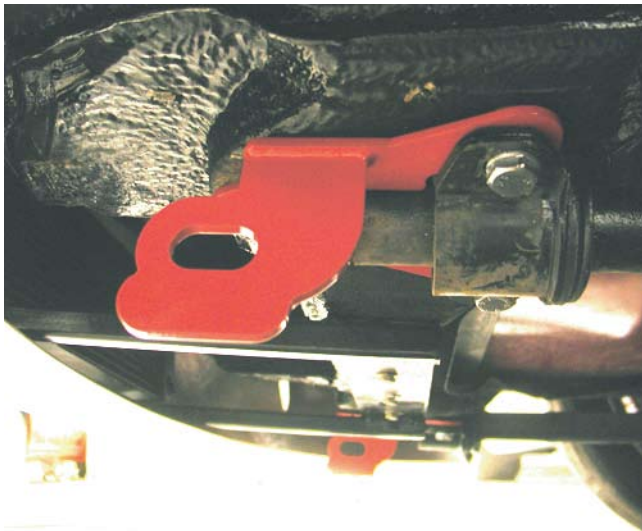

Parts List

(6) M10/1.5 X35 Grade 8 Hex Head - MC91280A636

(6) M10 Lock Washer - MC91202A242

(1) Left Tow Hook

(1) Right Tow Hook

P/N - E03R

Install as shown using supplied hardware.

Torque to Nm 47 - or ft/lbs. 34