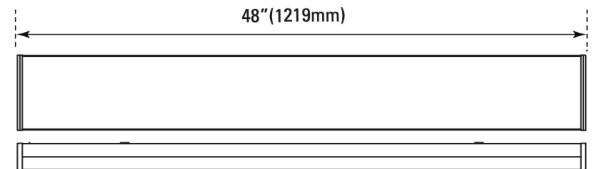

Project Name _____
 Date _____ Part Number _____

PRODUCT

SKU	CLT-WRP-27W-4F-50
Item Number	CLT-20026
Color	White

PRODUCT SPECIFICATION

Wattage	27W	Voltage	120-277V
Lumens	3,510	Replacement Wattage	4 x 32WT8
CCT	5000K	Input Current (A)	0.25
Dimmable	1-10V	Power Factor	> 0.9
Beam Angle (°)	-	CRI	> 80
Operating Temperature (°F)	-22° to 122°F	THD	<20%
IP Rating	Damp		
Rated Life	50,000 hrs		

DIMENSIONS

Length (in/mm)	48 / 1219
Width (in/mm)	6.9 / 175.3
Height (in/mm)	2.58 / 66
Weight (lbs)	6.88

CERTIFICATIONS

DLC/ ENERGY STAR	DLC Premium
UL/ETL	UL
RoHS	Yes
LM79/LM80	Yes
FCC	Yes

ACCESSORIES

APPLICATIONS