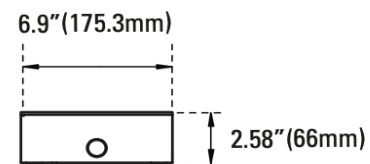

Project Name _____
 Date _____ Part Number _____

PRODUCT

SKU	CLT-WRP-27W-4F-50
Item Number	CLT-20026
Color	White

PRODUCT SPECIFICATION

Wattage	27W	Voltage	120-277V
Lumens	3,510	Replacement Wattage	4 x 32WT8
CCT	5000K	Input Current (A)	0.25
Dimmable	1-10V	Power Factor	> 0.9
Beam Angle (°)	-	CRI	> 80
Operating Temperature (°F)	-22° to 122°F	THD	<20%
IP Rating	Damp		
Rated Life	50,000 hrs		

DIMENSIONS

Length (in/mm)	48 / 1219
Width (in/mm)	6.9 / 175.3
Height (in/mm)	2.58 / 66
Weight (lbs)	6.88

CERTIFICATIONS

DLC/ ENERGY STAR	DLC Premium
UL/ETL	UL
RoHS	Yes
LM79/LM80	Yes
FCC	Yes

ACCESSORIES

APPLICATIONS