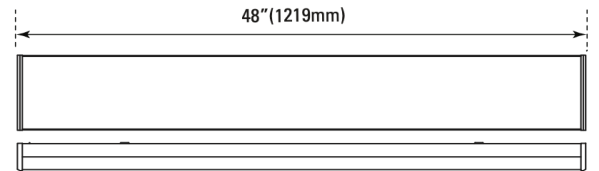

Project Name _____
 Date _____ Part Number _____

PRODUCT

SKU	CLT-WRP-27W-4F-40
Item Number	CLT-20026
Color	White

PRODUCT SPECIFICATION

Wattage	27W	Voltage	120-277V
Lumens	3,510	Replacement Wattage	4 x 32WT8
CCT	4000K	Input Current (A)	0.25
Dimmable	1-10V	Power Factor	> 0.9
Beam Angle (°)	100°	CRI	> 80
Operating Temperature (°F)	-22° to 122°F	THD	<20%
IP Rating	Damp		
Rated Life	50,000 hrs		

DIMENSIONS

Length (in/mm)	48 / 1219
Width (in/mm)	6.9 / 175.3
Height (in/mm)	2.58 / 66
Weight (lbs)	6.88

CERTIFICATIONS

DLC/ ENERGY STAR	DLC Premium
UL/ETL	UL
RoHS	Yes
LM79/LM80	Yes
FCC	Yes

ACCESSORIES

APPLICATIONS