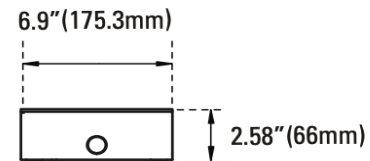

Project Name _____
 Date _____ Part Number _____

PRODUCT

SKU	CLT-WRP-27W-4F-40
Item Number	CLT-20026
Color	White

PRODUCT SPECIFICATION

Wattage	27W	Voltage	120-277V
Lumens	3,510	Replacement Wattage	4 x 32WT8
CCT	4000K	Input Current (A)	0.25
Dimmable	1-10V	Power Factor	> 0.9
Beam Angle (°)	100°	CRI	> 80
Operating Temperature (°F)	-22° to 122°F	THD	<20%
IP Rating	Damp		
Rated Life	50,000 hrs		

DIMENSIONS

Length (in/mm)	48 / 1219
Width (in/mm)	6.9 / 175.3
Height (in/mm)	2.58 / 66
Weight (lbs)	6.88

CERTIFICATIONS

DLC/ ENERGY STAR	DLC Premium
UL/ETL	UL
RoHS	Yes
LM79/LM80	Yes
FCC	Yes

ACCESSORIES

APPLICATIONS