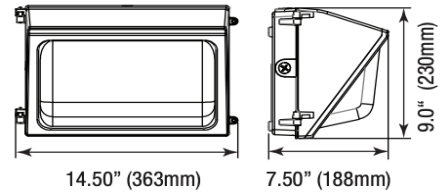

Project Name _____
 Date _____ Part Number _____

PRODUCT

SKU	CLT-WPT-60W-40
Item Number	CLT-10013
Color	Bronze

PRODUCT SPECIFICATION

Wattage	60W	Voltage	120-277V
Lumens	7,449	Replacement Wattage	250-400
CCT	4000K	Input Current (A)	0.5
Dimmable	1-10V	Power Factor	> 0.9
Beam Angle (°)	-	CRI	>70
Operating Temperature (°F)	- 22° to 122°F		
IP Rating	IP65		
Rated Life	50,000 hrs		

DIMENSIONS

Width (in/mm)	14.50 / 363
Depth (in/mm)	7.50 / 188
Height (in/mm)	9 / 230
Weight (lbs)	7

CERTIFICATIONS

DLC/ ENERGY STAR	DLC
UL/ETL	ETL
RoHS	Yes
LM79/LM80	Yes
FCC	Yes

ACCESSORIES

APPLICATIONS

- Area Lighting
- Wall Lighting
- Security Lighting
- Parking Lot Lighting
- Entryway Lighting