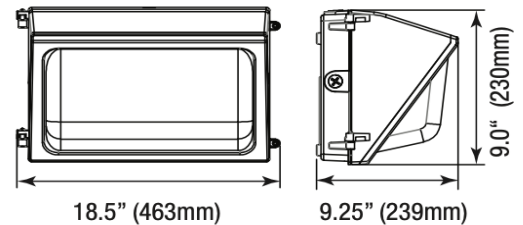

Project Name \_\_\_\_\_  
 Date \_\_\_\_\_ Part Number \_\_\_\_\_

**PRODUCT**

SKU	CLT-WPT-59W-30
Item Number	CLT-10012
Color	Bronze

**PRODUCT SPECIFICATION**

Wattage	59W	Voltage	120-277V
Lumens	7,128	Replacement Wattage	250-400
CCT	4000K	Input Current (A)	0.65
Dimmable	0-10V	Power Factor	> 0.9
Beam Angle (°)	-	CRI	73
Operating Temperature (°F)	- 22° to 131°F		
IP Rating	IP65		
Rated Life	50,000 hrs		

**DIMENSIONS**

Width (in/mm)	18.50 / 463
Depth (in/mm)	9.25 / 239
Height (in/mm)	9.0 / 230
Weight (lbs)	12

**CERTIFICATIONS**

DLC/ ENERGY STAR	-
UL/ETL	ETL
RoHS	Yes
LM79/LM80	Yes
FCC	Yes

**ACCESSORIES**

**APPLICATIONS**