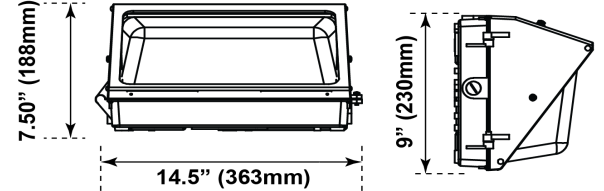

Project Name _____
 Date _____ Part Number _____

PRODUCT

SKU	CLT-WPT-55W-40
Item Number	CLT-10011
Color	Bronze

PRODUCT SPECIFICATION

Wattage	58W	Voltage	120-277V
Lumens	8,382	Replacement Wattage	400-575
CCT	4000K	Input Current (A)	0.48
Dimmable	0-10V	Power Factor	> 0.9
Beam Angle (°)	-	CRI	73
Operating Temperature (°F)	- 22° to 131°F		
IP Rating	IP65		
Rated Life	50,000 hrs		

DIMENSIONS

Width (in/mm)	14.50" / 363
Depth (in/mm)	7.28" / 185
Height (in/mm)	9" / 230
Weight (lbs)	7

CERTIFICATIONS

DLC/ ENERGY STAR	-
UL/ETL	ETL
RoHS	Yes
LM79/LM80	Yes
FCC	Yes

ACCESSORIES

APPLICATIONS

- Area Lighting
- Wall Lighting
- Security Lighting
- Parking Lot Lighting
- Entryway Lighting