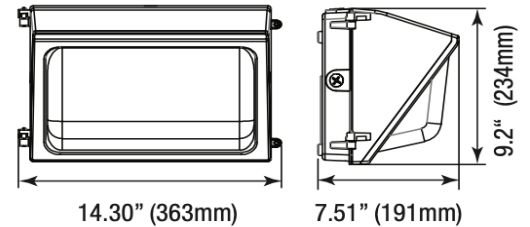

Project Name _____
 Date _____ Part Number _____

PRODUCT

SKU	CLT-WPT-38W-50-PH
Item Number	CLT-10009
Color	Bronze

PRODUCT SPECIFICATION

Wattage	38W	Voltage	120-277V
Lumens	5,700	Replacement Wattage	175-250
CCT	5000K	Input Current (A)	0.32
Dimmable	0-10V	Power Factor	> 0.9
Beam Angle (°)	-	CRI	>80
Operating Temperature (°F)	- 40° to 122°F		
IP Rating	IP65		
Rated Life	50,000 hrs		

DIMENSIONS

Width (in/mm)	14.3" / 363
Depth (in/mm)	7.51" / 191
Height (in/mm)	9.2" / 234
Weight (lbs)	6.8

CERTIFICATIONS

DLC/ ENERGY STAR	DLC Premium
UL/ETL	ETL
RoHS	Yes
LM79/LM80	Yes
FCC	Yes

ACCESSORIES

APPLICATIONS