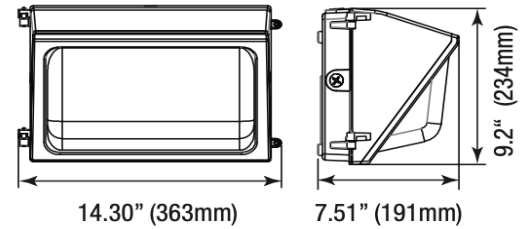

Project Name \_\_\_\_\_  
 Date \_\_\_\_\_ Part Number \_\_\_\_\_

**PRODUCT**

SKU	CLT-WPT-38W-40--PH
Item Number	CLT-10009
Color	Bronze

**PRODUCT SPECIFICATION**

Wattage	38W	Voltage	120-277V
Lumens	5,700	Replacement Wattage	175-250
CCT	4000K	Input Current (A)	0.32
Dimmable	0-10V	Power Factor	> 0.9
Beam Angle (°)	-	CRI	>80
Operating Temperature (°F)	- 40° to 122°F		
IP Rating	IP65		
Rated Life	50,000 hrs		

\* Photocell Included

**DIMENSIONS**

Width (in/mm)	14.3" / 363
Depth (in/mm)	7.51" / 191
Height (in/mm)	9.2" / 234
Weight (lbs)	6.8

**CERTIFICATIONS**

DLC/ ENERGY STAR	DLC Premium
UL/ETL	ETL
RoHS	Yes
LM79/LM80	Yes
FCC	Yes