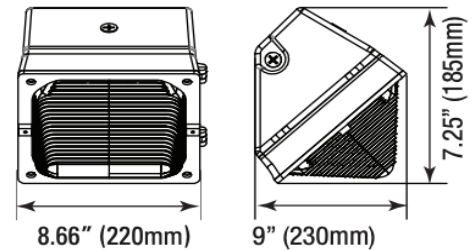

Project Name \_\_\_\_\_  
 Date \_\_\_\_\_ Part Number \_\_\_\_\_

**PRODUCT**

SKU	CLT-WPT-28W-30K
Item Number	CLT-10010
Color	Bronze

**PRODUCT SPECIFICATION**

Wattage	28W	Voltage	120-277V
Lumens	3,448	Replacement Wattage	175W
CCT	3000K	Input Current (A)	0.3
Dimmable	1-10V	Power Factor	>0.9
Beam Angle (°)	-	CRI	> 80
Operating Temperature (°F)	- 22° to 131°F		
IP Rating	IP65		
Rated Life	50,000 hrs		

**DIMENSIONS**

Width (in/mm)	8.66" / 220
Depth (in/mm)	9.00" / 230
Height (in/mm)	7.25" / 185
Weight (lbs)	5.51

**CERTIFICATIONS**

DLC/ ENERGY STAR	-
UL/ETL	ETL
RoHS	Yes
LM79/LM80	Yes
FCC	Yes

**ACCESSORIES**