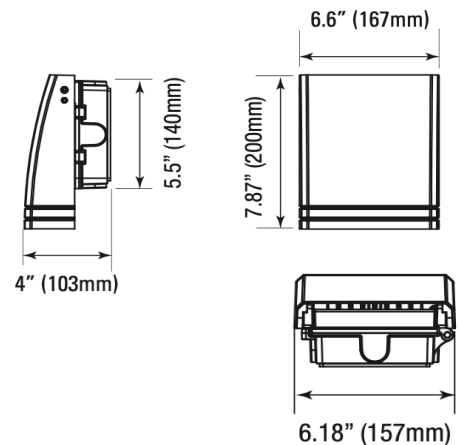

Adjustable Wall Lights

Project Name _____
 Date _____ Part Number _____

PRODUCT

SKU	CLT-WPA-28W-BZ-40
Item Number	CLT-10003
Color	Bronze

PRODUCT SPECIFICATION

Wattage	28W	Voltage	120-277V
Lumens	3,418	Replacement Wattage	175
CCT	4000K	Input Current (A)	0.29
Dimmable	1-10V	Power Factor	> 0.9
Beam Angle (°)	140°	CRI	> 80
Operating Temperature (°F)	- 22° to 122°F		
IP Rating	IP65		
Rated Life	50,000 hrs		

DIMENSIONS

Width (in/mm)	6.60" / 167
Height (in/mm)	7.87" / 200
Depth (in/mm)	4.00" / 103
Weight (lbs)	5.45

CERTIFICATIONS

DLC/ ENERGY STAR	DLC Premium
UL/ETL	ETL
ADA Compliance	Yes
RoHS	Yes
LM79/LM80	Yes
FCC	Yes