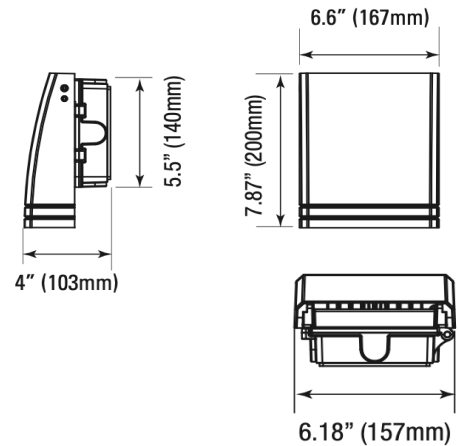

Adjustable Wall Lights

Project Name _____
 Date _____ Part Number _____

PRODUCT

SKU	CLT-WPA-28W-BK-40
Item Number	CLT-10004
Color	Black

PRODUCT SPECIFICATION

Wattage	28W	Voltage	120-277V
Lumens	3,418	Replacement Wattage	175
CCT	4000K	Input Current (A)	0.29
Dimmable	-	Power Factor	> 0.9
Beam Angle (°)	140°	CRI	> 80
Operating Temperature (°F)	- 22° to 122°F		
IP Rating	IP65		
Rated Life	50,000 hrs		

DIMENSIONS

Width (in/mm)	6.60" / 167
Height (in/mm)	7.87" / 200
Depth (in/mm)	4.00" / 103
Weight (lbs)	5.45

CERTIFICATIONS

DLC/ ENERGY STAR	DLC Premium
UL/ETL	ETL
RoHS	Yes
LM79/LM80	Yes
FCC	Yes

ACCESSORIES